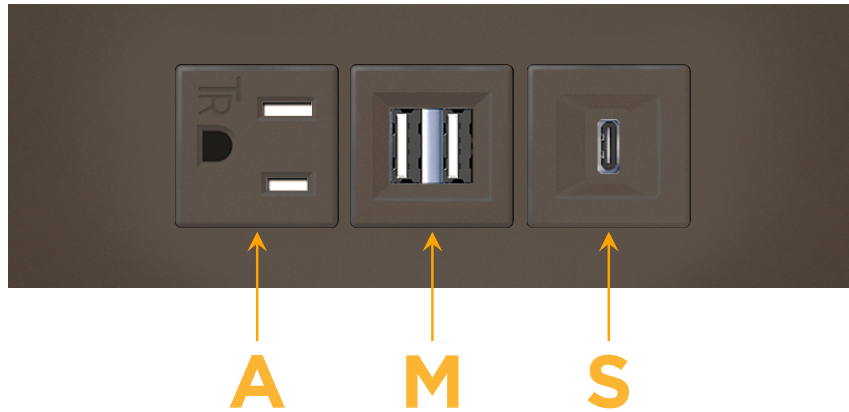

Trim Plate Finish: **UNICOLOR™ OIL RUBBED BRONZE (ABS)**

Custom Finishes Available

M-POWER-3TRZ-AMS-RZATP

Features:

Module/Port Options:

- A** Tamper Resistant AC Receptacle
- E** USB-A & USB-C (20W)
- M** Double USB-A (Fast Charging Ports - 18W)
- H** HDMI
- 6** CAT 6
- 12** RJ 12
- X** Switched AC
- Y** 3-Way Switch (Low Voltage)
- V** USB-C (45W High Speed Charging Port)
- S** USB-C (25W High Speed Charging Port)
- R** Switched AC (Rocker Switch)
- D** Dimmer Switch

Plug:

Supplied with Low Profile Flat 45° Angle 120 VAC Plug

Optional Standard Straight 120 VAC Plug

Optional Straight 120 VAC Pass-through Plug

- CLEAN, COMPACT DESIGN
- STREAMLINED
- LOW PROFILE
- SIDE-EXITING CORDS
- PLUG & PLAY
- 6' AC CORD & PLUG (FLAT PLUG STANDARD)
- CUSTOMIZABLE CONFIGURATIONS AND FINISHES
- UL LISTED FOR MOUNTING IN FURNITURE
- 15A

sales@mormax.com

mormax.com

Specs:

Modules/Ports:

- A** Tamper Resistant AC Receptacle
- M** Double USB-A (Fast Charging Ports - 18W)
- S** USB-C (25W High Speed Charging Port)