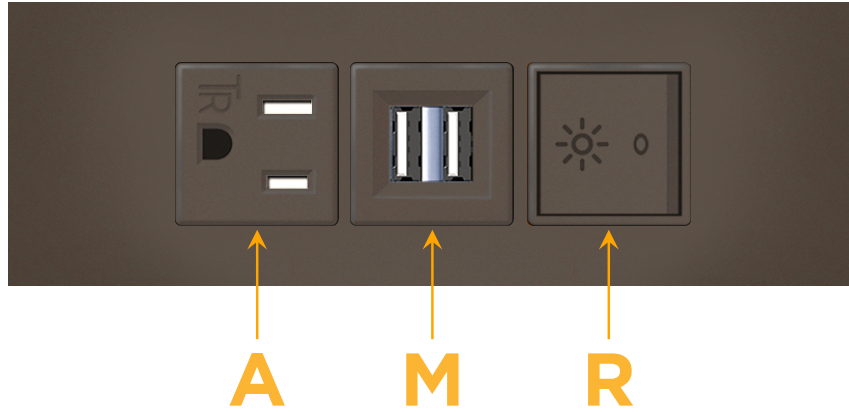

Trim Plate Finish: **UNICOLOR™ OIL RUBBED BRONZE (ABS)**

Custom Finishes Available

M-POWER-3TRZ-AMR-RZATP

Features:

Module/Port Options:

- A** Tamper Resistant AC Receptacle
- E** USB-A & USB-C (20W)
- M** Double USB-A (Fast Charging Ports - 18W)
- H** HDMI
- 6** CAT 6
- 12** RJ 12
- X** Switched AC
- Y** 3-Way Switch (Low Voltage)
- V** USB-C (45W High Speed Charging Port)
- S** USB-C (25W High Speed Charging Port)
- R** Switched AC (Rocker Switch)
- D** Dimmer Switch

Plug:

Supplied with Low Profile Flat 45° Angle 120 VAC Plug

Optional Standard Straight 120 VAC Plug

Optional Straight 120 VAC Pass-through Plug

- CLEAN, COMPACT DESIGN
- STREAMLINED
- LOW PROFILE
- SIDE-EXITING CORDS
- PLUG & PLAY
- 6' AC CORD & PLUG (FLAT PLUG STANDARD)
- CUSTOMIZABLE CONFIGURATIONS AND FINISHES
- UL LISTED FOR MOUNTING IN FURNITURE
- 15A

sales@mormax.com

mormax.com

Specs:

Modules/Ports:

- A** Tamper Resistant AC Receptacle
- M** Double USB-A (Fast Charging Ports - 18W)
- R** Switched AC (Rocker Switch)

A M R