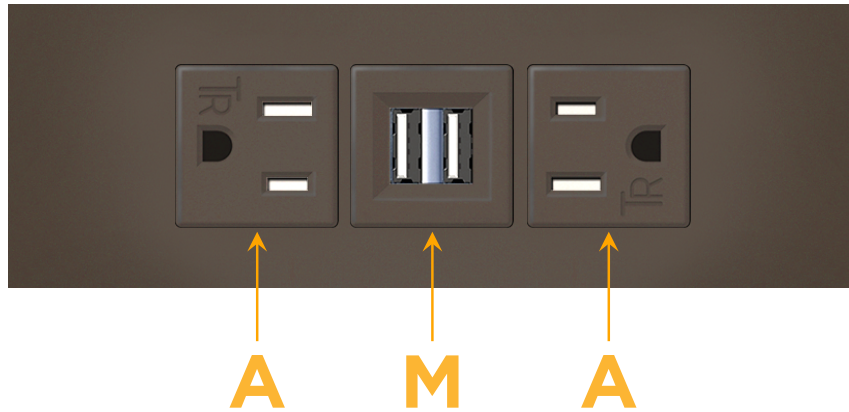

Trim Plate Finish: **UNICOLOR™ OIL RUBBED BRONZE (ABS)**

Custom Finishes Available

M-POWER-3TRZ-AMA-RZATP

Features:

Module/Port Options:

- A** Tamper Resistant AC Receptacle
- E** USB-A & USB-C (20W)
- M** Double USB-A (Fast Charging Ports - 18W)
- H** HDMI
- 6** CAT 6
- 12** RJ 12
- X** Switched AC
- Y** 3-Way Switch (Low Voltage)
- V** USB-C (45W High Speed Charging Port)
- S** USB-C (25W High Speed Charging Port)
- R** Switched AC (Rocker Switch)
- D** Dimmer Switch

Plug:

Supplied with Low Profile Flat 45° Angle 120 VAC Plug

Optional Standard Straight 120 VAC Plug

Optional Straight 120 VAC Pass-through Plug

- CLEAN, COMPACT DESIGN
- STREAMLINED
- LOW PROFILE
- SIDE-EXITING CORDS
- PLUG & PLAY
- 6' AC CORD & PLUG (FLAT PLUG STANDARD)
- CUSTOMIZABLE CONFIGURATIONS AND FINISHES
- UL LISTED FOR MOUNTING IN FURNITURE
- 15A

sales@mormax.com

mormax.com

Specs:

Modules/Ports:

- A** Tamper Resistant AC Receptacle
- M** Double USB-A (Fast Charging Ports - 18W)