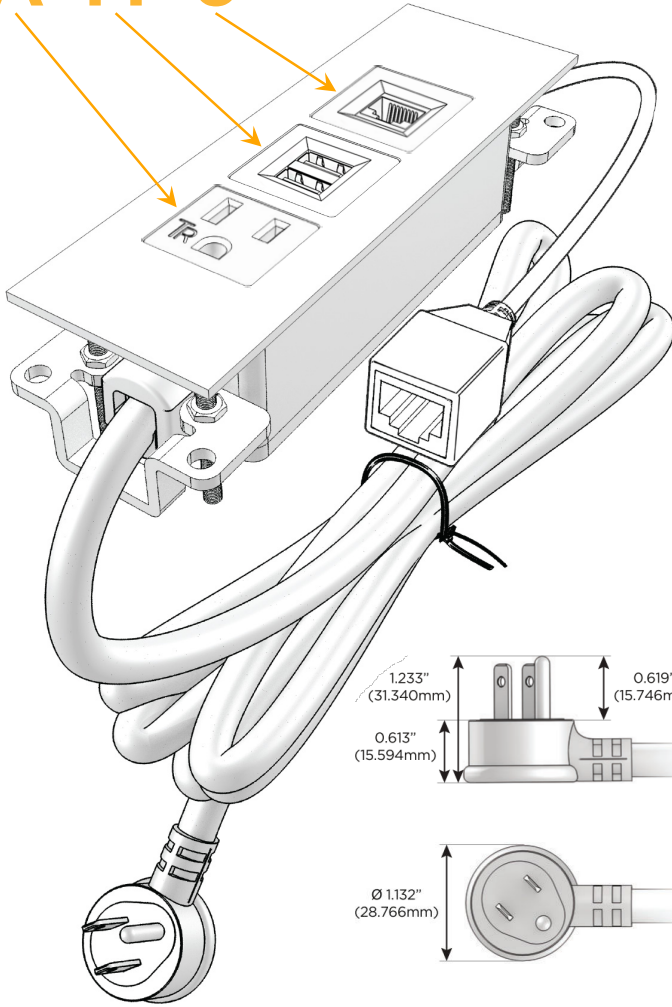

Trim Plate Finish: **UNICOLOR™ OIL RUBBED BRONZE (ABS)**

Custom Finishes Available

M-POWER-3TRZ-AM6-RZATP

Features:

Module/Port Options:

- A** Tamper Resistant AC Receptacle
- E** USB-A & USB-C (20W)
- M** Double USB-A (Fast Charging Ports - 18W)
- H** HDMI
- 6** CAT 6
- 12** RJ 12
- X** Switched AC
- Y** 3-Way Switch (Low Voltage)
- V** USB-C (45W High Speed Charging Port)
- S** USB-C (25W High Speed Charging Port)
- R** Switched AC (Rocker Switch)
- D** Dimmer Switch

Plug:

Supplied with Low Profile Flat 45° Angle 120 VAC Plug

Optional Standard Straight 120 VAC Plug

Optional Straight 120 VAC Pass-through Plug

- CLEAN, COMPACT DESIGN
- STREAMLINED
- LOW PROFILE
- SIDE-EXITING CORDS
- PLUG & PLAY
- 6' AC CORD & PLUG (FLAT PLUG STANDARD)
- CUSTOMIZABLE CONFIGURATIONS AND FINISHES
- UL LISTED FOR MOUNTING IN FURNITURE
- 15A

sales@mormax.com

mormax.com

Specs:

Modules/Ports:

- A** Tamper Resistant AC Receptacle
- M** Double USB-A (Fast Charging Ports - 18W)
- 6** CAT 6

A M 6

TOP