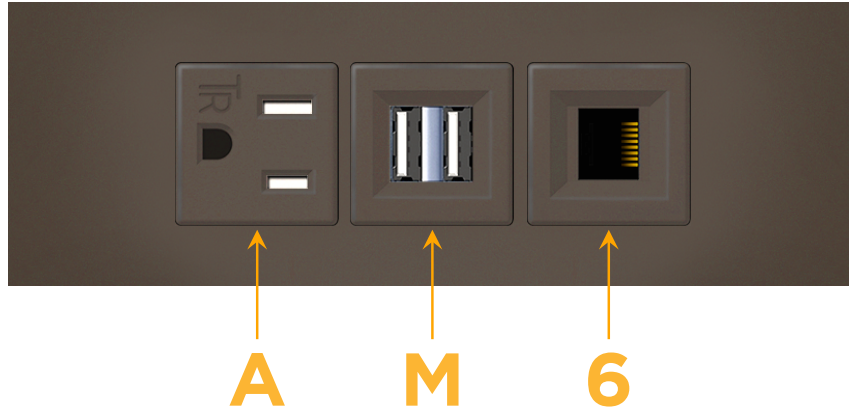

Trim Plate Finish: **UNICOLOR™ OIL RUBBED BRONZE (ABS)**

Custom Finishes Available

M-POWER-3TRZ-AM6-RZATP

Features:

Module/Port Options:

- A** Tamper Resistant AC Receptacle
- E** USB-A & USB-C (20W)
- M** Double USB-A (Fast Charging Ports - 18W)
- H** HDMI
- 6** CAT 6
- 12** RJ 12
- X** Switched AC
- Y** 3-Way Switch (Low Voltage)
- V** USB-C (45W High Speed Charging Port)
- S** USB-C (25W High Speed Charging Port)
- R** Switched AC (Rocker Switch)
- D** Dimmer Switch

Plug:

Supplied with Low Profile Flat 45° Angle 120 VAC Plug

Optional Standard Straight 120 VAC Plug

Optional Straight 120 VAC Pass-through Plug

- CLEAN, COMPACT DESIGN
- STREAMLINED
- LOW PROFILE
- SIDE-EXITING CORDS
- PLUG & PLAY
- 6' AC CORD & PLUG (FLAT PLUG STANDARD)
- CUSTOMIZABLE CONFIGURATIONS AND FINISHES
- UL LISTED FOR MOUNTING IN FURNITURE
- 15A

sales@mormax.com

mormax.com

Specs:

Modules/Ports:

- A** Tamper Resistant AC Receptacle
- M** Double USB-A (Fast Charging Ports - 18W)
- 6** CAT 6

A M 6

TOP