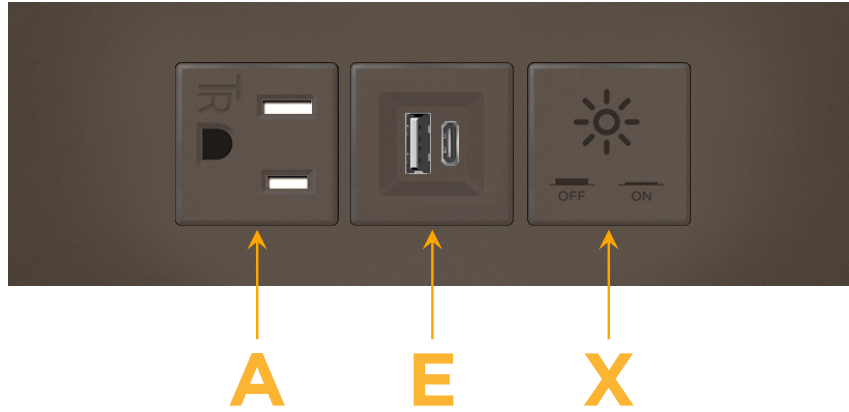

Trim Plate Finish: **UNICOLOR™ OIL RUBBED BRONZE (ABS)**

Custom Finishes Available

M-POWER-3TRZ-AEX-RZATP

Features:

Module/Port Options:

- A** Tamper Resistant AC Receptacle
- E** USB-A & USB-C (20W)
- M** Double USB-A (Fast Charging Ports - 18W)
- H** HDMI
- 6** CAT 6
- 12** RJ 12
- X** Switched AC
- Y** 3-Way Switch (Low Voltage)
- V** USB-C (45W High Speed Charging Port)
- S** USB-C (25W High Speed Charging Port)
- R** Switched AC (Rocker Switch)
- D** Dimmer Switch

Plug:

Supplied with Low Profile Flat 45° Angle 120 VAC Plug

Optional Standard Straight 120 VAC Plug

Optional Straight 120 VAC Pass-through Plug

- CLEAN, COMPACT DESIGN
- STREAMLINED
- LOW PROFILE
- SIDE-EXITING CORDS
- PLUG & PLAY
- 6' AC CORD & PLUG (FLAT PLUG STANDARD)
- CUSTOMIZABLE CONFIGURATIONS AND FINISHES
- UL LISTED FOR MOUNTING IN FURNITURE
- 15A

sales@mormax.com

mormax.com

Specs:

Modules/Ports:

- A** Tamper Resistant AC Receptacle
- E** USB-A & USB-C (20W)
- X** Switched AC