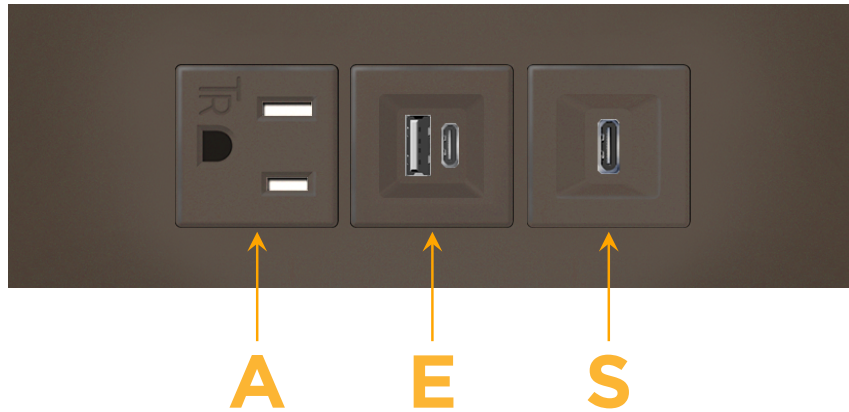

Trim Plate Finish: **UNICOLOR™ OIL RUBBED BRONZE (ABS)**

Custom Finishes Available

M-POWER-3TRZ-AES-RZATP

Features:

Module/Port Options:

- A** Tamper Resistant AC Receptacle
- E** USB-A & USB-C (20W)
- M** Double USB-A (Fast Charging Ports - 18W)
- H** HDMI
- 6** CAT 6
- 12** RJ 12
- X** Switched AC
- Y** 3-Way Switch (Low Voltage)
- V** USB-C (45W High Speed Charging Port)
- S** USB-C (25W High Speed Charging Port)
- R** Switched AC (Rocker Switch)
- D** Dimmer Switch

Plug:

Supplied with Low Profile Flat 45° Angle 120 VAC Plug

Optional Standard Straight 120 VAC Plug

Optional Straight 120 VAC Pass-through Plug

- CLEAN, COMPACT DESIGN
- STREAMLINED
- LOW PROFILE
- SIDE-EXITING CORDS
- PLUG & PLAY
- 6' AC CORD & PLUG (FLAT PLUG STANDARD)
- CUSTOMIZABLE CONFIGURATIONS AND FINISHES
- UL LISTED FOR MOUNTING IN FURNITURE
- 15A

M-POWER-3T

AC POWER & DATA CONNECTIVITY SOLUTION

M-POWER-3TRZ-AES-RZATP

Specs:

Modules/Ports:

- A** Tamper Resistant AC Receptacle
- E** USB-A & USB-C (20W)
- S** USB-C (25W High Speed Charging Port)

Distributed by