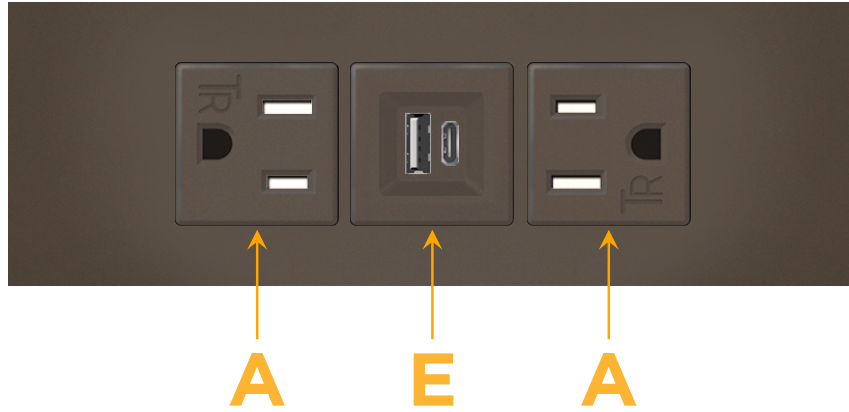

Trim Plate Finish: **UNICOLOR™ OIL RUBBED BRONZE (ABS)**

Custom Finishes Available

M-POWER-3TRZ-AEA-RZATP

Features:

Module/Port Options:

- A** Tamper Resistant AC Receptacle
- E** USB-A & USB-C (20W)
- M** Double USB-A (Fast Charging Ports - 18W)
- H** HDMI
- 6** CAT 6
- 12** RJ 12
- X** Switched AC
- Y** 3-Way Switch (Low Voltage)
- V** USB-C (45W High Speed Charging Port)
- S** USB-C (25W High Speed Charging Port)
- R** Switched AC (Rocker Switch)
- D** Dimmer Switch

Plug:

Supplied with Low Profile Flat 45° Angle 120 VAC Plug

Optional Standard Straight 120 VAC Plug

Optional Straight 120 VAC Pass-through Plug

- CLEAN, COMPACT DESIGN
- STREAMLINED
- LOW PROFILE
- SIDE-EXITING CORDS
- PLUG & PLAY
- 6' AC CORD & PLUG (FLAT PLUG STANDARD)
- CUSTOMIZABLE CONFIGURATIONS AND FINISHES
- UL LISTED FOR MOUNTING IN FURNITURE
- 15A

sales@mormax.com

mormax.com

Specs:

Modules/Ports:

- A** Tamper Resistant AC Receptacle
- E** USB-A & USB-C (20W)