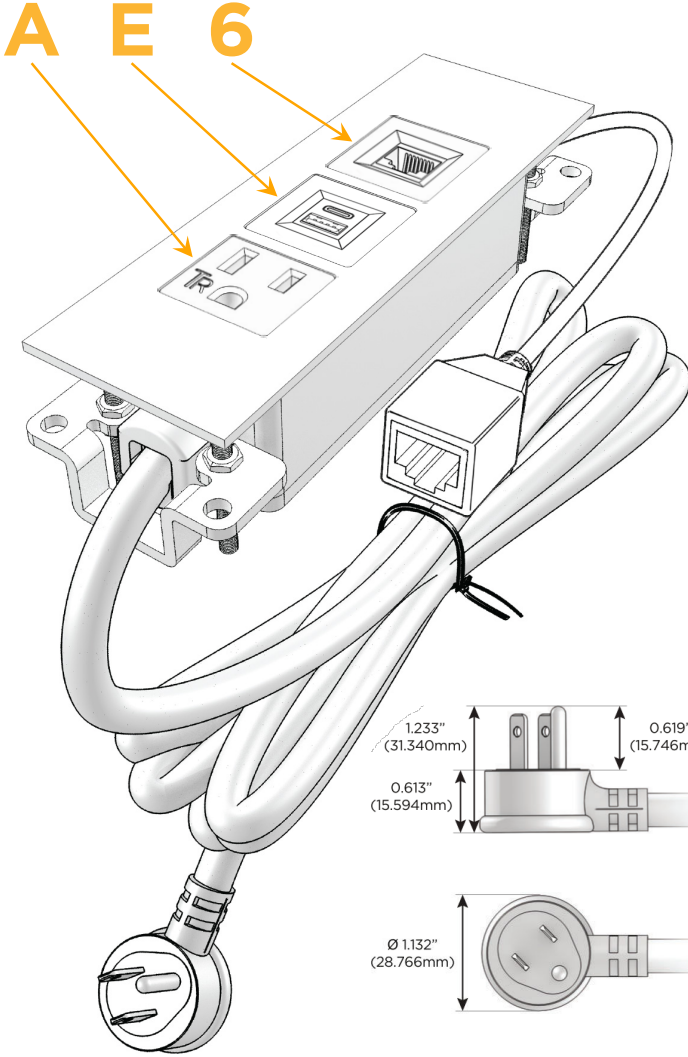

Trim Plate Finish: **UNICOLOR™ OIL RUBBED BRONZE (ABS)**

Custom Finishes Available

M-POWER-3TRZ-AE6-RZATP

Features:

Module/Port Options:

- A** Tamper Resistant AC Receptacle
- E** USB-A & USB-C (20W)
- M** Double USB-A (Fast Charging Ports - 18W)
- H** HDMI
- 6** CAT 6
- 12** RJ 12
- X** Switched AC
- Y** 3-Way Switch (Low Voltage)
- V** USB-C (45W High Speed Charging Port)
- S** USB-C (25W High Speed Charging Port)
- R** Switched AC (Rocker Switch)
- D** Dimmer Switch

Plug:

Supplied with Low Profile Flat 45° Angle 120 VAC Plug

Optional Standard Straight 120 VAC Plug

Optional Straight 120 VAC Pass-through Plug

- CLEAN, COMPACT DESIGN
- STREAMLINED
- LOW PROFILE
- SIDE-EXITING CORDS
- PLUG & PLAY
- 6' AC CORD & PLUG (FLAT PLUG STANDARD)
- CUSTOMIZABLE CONFIGURATIONS AND FINISHES
- UL LISTED FOR MOUNTING IN FURNITURE
- 15A

M-POWER-3T

AC POWER & DATA CONNECTIVITY SOLUTION

M-POWER-3TRZ-AE6-RZATP

Distributed by

Mormax Company, Inc.

8 Westchester Plaza

Elmsford, NY 10523

914-699-0101

sales@mormax.com

mormax.com

Specs:

Modules/Ports:

- A** Tamper Resistant AC Receptacle
- E** USB-A & USB-C (20W)
- 6** CAT 6

TOP