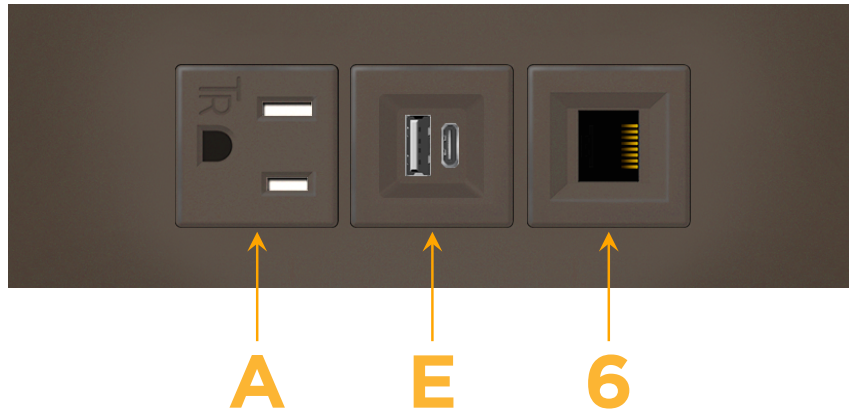

Trim Plate Finish: **UNICOLOR™ OIL RUBBED BRONZE (ABS)**

Custom Finishes Available

M-POWER-3TRZ-AE6-RZATP

Features:

Module/Port Options:

- A** Tamper Resistant AC Receptacle
- E** USB-A & USB-C (20W)
- M** Double USB-A (Fast Charging Ports - 18W)
- H** HDMI
- 6** CAT 6
- 12** RJ 12
- X** Switched AC
- Y** 3-Way Switch (Low Voltage)
- V** USB-C (45W High Speed Charging Port)
- S** USB-C (25W High Speed Charging Port)
- R** Switched AC (Rocker Switch)
- D** Dimmer Switch

Plug:

Supplied with Low Profile Flat 45° Angle 120 VAC Plug

Optional Standard Straight 120 VAC Plug

Optional Straight 120 VAC Pass-through Plug

- CLEAN, COMPACT DESIGN
- STREAMLINED
- LOW PROFILE
- SIDE-EXITING CORDS
- PLUG & PLAY
- 6' AC CORD & PLUG (FLAT PLUG STANDARD)
- CUSTOMIZABLE CONFIGURATIONS AND FINISHES
- UL LISTED FOR MOUNTING IN FURNITURE
- 15A

sales@mormax.com

mormax.com

Specs:

Modules/Ports:

- A** Tamper Resistant AC Receptacle
- E** USB-A & USB-C (20W)
- 6** CAT 6

TOP