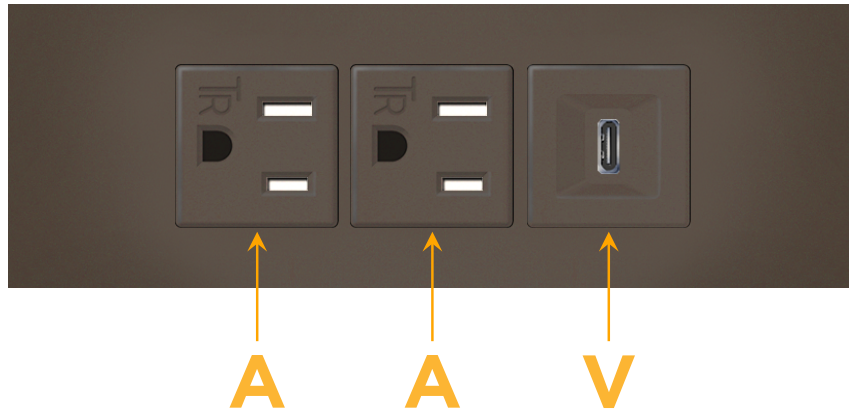

M-POWER-3T

AC POWER & DATA CONNECTIVITY SOLUTION

M-POWER-3TRZ-AAV-RZATP

Distributed by

Mormax Company, Inc.

8 Westchester Plaza

Elmsford, NY 10523

914-699-0101

sales@mormax.com

mormax.com

Metro Light & Power's line of power & data solutions offers sophisticated design elements combined with greater ease of installation. Streamlined and low-profile, enhanced by side-exiting cords, our outlets advance the industry with their cutting edge look and feel. We believe flexibility is key, and we provide a variety of mounting options, including the ability to mount in limited spaces. Our outlets are available in many finishes and configurations, in addition to a custom color and finish capability for our clients.

Trim Plate Finish: **UNICOLOR™ OIL RUBBED BRONZE (ABS)**

Custom Finishes Available

M-POWER-3TRZ-AAV-RZATP

Features:

Module/Port Options:

- **A** Tamper Resistant AC Receptacle
- **E** USB-A & USB-C (20W)
- **M** Double USB-A (Fast Charging Ports - 18W)
- **H** HDMI
- **6** CAT 6
- **12** RJ 12
- **X** Switched AC
- **Y** 3-Way Switch (Low Voltage)
- **V** USB-C (45W High Speed Charging Port)
- **S** USB-C (25W High Speed Charging Port)
- **R** Switched AC (Rocker Switch)
- **D** Dimmer Switch

Plug:

Supplied with Low Profile Flat 45° Angle 120 VAC Plug

Optional Standard Straight 120 VAC Plug

Optional Straight 120 VAC Pass-through Plug

- CLEAN, COMPACT DESIGN
- STREAMLINED
- LOW PROFILE
- SIDE-EXITING CORDS
- PLUG & PLAY
- 6' AC CORD & PLUG (FLAT PLUG STANDARD)
- CUSTOMIZABLE CONFIGURATIONS AND FINISHES
- UL LISTED FOR MOUNTING IN FURNITURE
- 15A