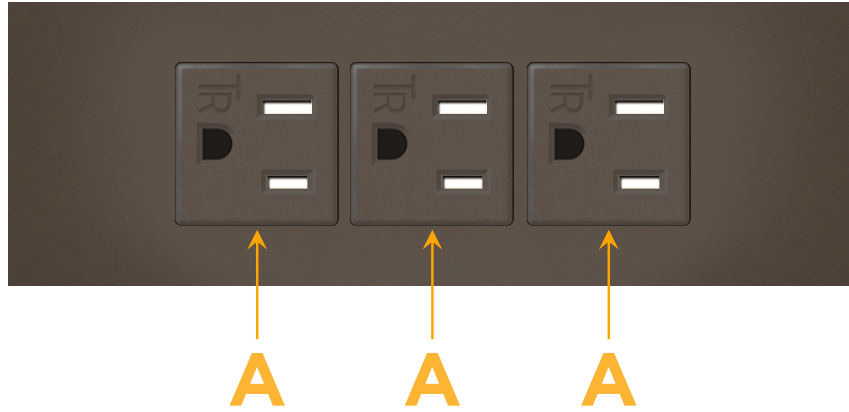

M-POWER-3T

AC POWER & DATA CONNECTIVITY SOLUTION

M-POWER-3TRZ-AAA-RZATP

Distributed by

Mormax Company, Inc.

8 Westchester Plaza

Elmsford, NY 10523

914-699-0101

sales@mormax.com

mormax.com

Metro Light & Power's line of power & data solutions offers sophisticated design elements combined with greater ease of installation. Streamlined and low-profile, enhanced by side-exiting cords, our outlets advance the industry with their cutting edge look and feel. We believe flexibility is key, and we provide a variety of mounting options, including the ability to mount in limited spaces. Our outlets are available in many finishes and configurations, in addition to a custom color and finish capability for our clients.

Trim Plate Finish: **UNICOLOR™ OIL RUBBED BRONZE (ABS)**

Custom Finishes Available

M-POWER-3TRZ-AAA-RZATP

Features:

Module/Port Options:

- **A** Tamper Resistant AC Receptacle
- **E** USB-A & USB-C (20W)
- **M** Double USB-A (Fast Charging Ports - 18W)
- **H** HDMI
- **6** CAT 6
- **12** RJ 12
- **X** Switched AC
- **Y** 3-Way Switch (Low Voltage)
- **V** USB-C (45W High Speed Charging Port)
- **S** USB-C (25W High Speed Charging Port)
- **R** Switched AC (Rocker Switch)
- **D** Dimmer Switch

Plug:

Supplied with Low Profile Flat 45° Angle 120 VAC Plug

Optional Standard Straight 120 VAC Plug

Optional Straight 120 VAC Pass-through Plug

- CLEAN, COMPACT DESIGN
- STREAMLINED
- LOW PROFILE
- SIDE-EXITING CORDS
- PLUG & PLAY
- 6' AC CORD & PLUG (FLAT PLUG STANDARD)
- CUSTOMIZABLE CONFIGURATIONS AND FINISHES
- UL LISTED FOR MOUNTING IN FURNITURE
- 15A