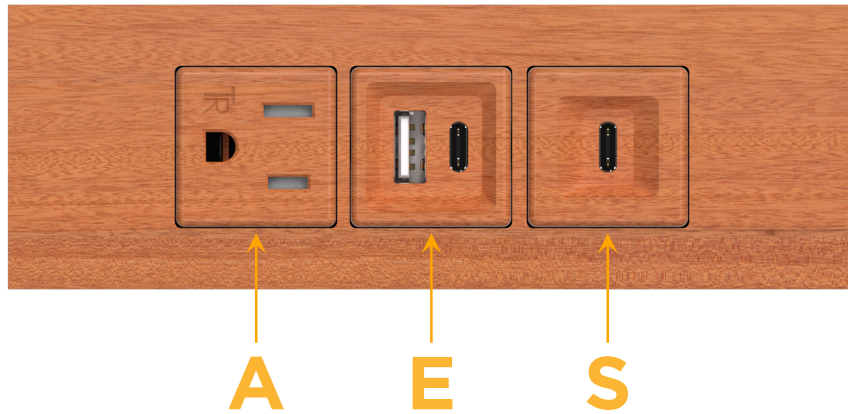

Trim Plate Finish: **OMNIGRAPHIC™ MAHOGANY (ABS)**

Custom Finishes Available

M-POWER-3TMH-AES-MHATP

Features:

Module/Port Options:

- A** Tamper Resistant AC Receptacle
- E** USB-A & USB-C (20W)
- M** Double USB-A (Fast Charging Ports - 18W)
- H** HDMI
- 6** CAT 6
- 12** RJ 12
- X** Switched AC
- Y** 3-Way Switch (Low Voltage)
- V** USB-C (45W High Speed Charging Port)
- S** USB-C (25W High Speed Charging Port)
- R** Switched AC (Rocker Switch)
- D** Dimmer Switch

Plug:

Supplied with Low Profile Flat 45° Angle 120 VAC Plug

Optional Standard Straight 120 VAC Plug

Optional Straight 120 VAC Pass-through Plug

- CLEAN, COMPACT DESIGN
- STREAMLINED
- LOW PROFILE
- SIDE-EXITING CORDS
- PLUG & PLAY
- 6' AC CORD & PLUG (FLAT PLUG STANDARD)
- CUSTOMIZABLE CONFIGURATIONS AND FINISHES
- UL LISTED FOR MOUNTING IN FURNITURE
- 15A

sales@mormax.com

mormax.com

Specs:

Modules/Ports:

- A** Tamper Resistant AC Receptacle
- E** USB-A & USB-C (20W)
- S** USB-C (25W High Speed Charging Port)