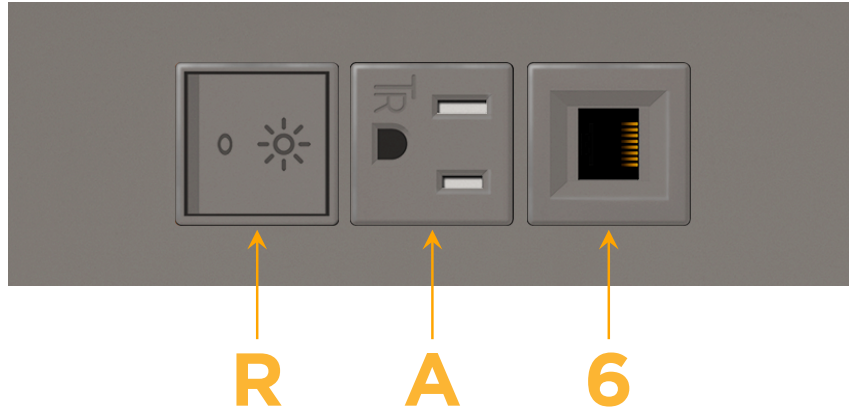

M-POWER-3T

AC POWER & DATA CONNECTIVITY SOLUTION

M-POWER-3TM2-RA6-M2ATP

Distributed by

Mormax Company, Inc.

8 Westchester Plaza

Elmsford, NY 10523

914-699-0101

sales@mormax.com

mormax.com

Metro Light & Power's line of power & data solutions offers sophisticated design elements combined with greater ease of installation. Streamlined and low-profile, enhanced by side-exiting cords, our outlets advance the industry with their cutting edge look and feel. We believe flexibility is key, and we provide a variety of mounting options, including the ability to mount in limited spaces. Our outlets are available in many finishes and configurations, in addition to a custom color and finish capability for our clients.

Trim Plate Finish: **UNICOLOR™ MAGNESIUM (ABS)**

Custom Finishes Available

M-POWER-3TM2-RA6-M2ATP

Features:

Module/Port Options:

- **A** Tamper Resistant AC Receptacle
- **E** USB-A & USB-C (20W)
- **M** Double USB-A (Fast Charging Ports - 18W)
- **H** HDMI
- **6** CAT 6
- **12** RJ 12
- **X** Switched AC
- **Y** 3-Way Switch (Low Voltage)
- **V** USB-C (45W High Speed Charging Port)
- **S** USB-C (25W High Speed Charging Port)
- **R** Switched AC (Rocker Switch)
- **D** Dimmer Switch

Plug:

Supplied with Low Profile Flat 45° Angle 120 VAC Plug

Optional Standard Straight 120 VAC Plug

Optional Straight 120 VAC Pass-through Plug

- CLEAN, COMPACT DESIGN
- STREAMLINED
- LOW PROFILE
- SIDE-EXITING CORDS
- PLUG & PLAY
- 6' AC CORD & PLUG (FLAT PLUG STANDARD)
- CUSTOMIZABLE CONFIGURATIONS AND FINISHES
- UL LISTED FOR MOUNTING IN FURNITURE
- 15A