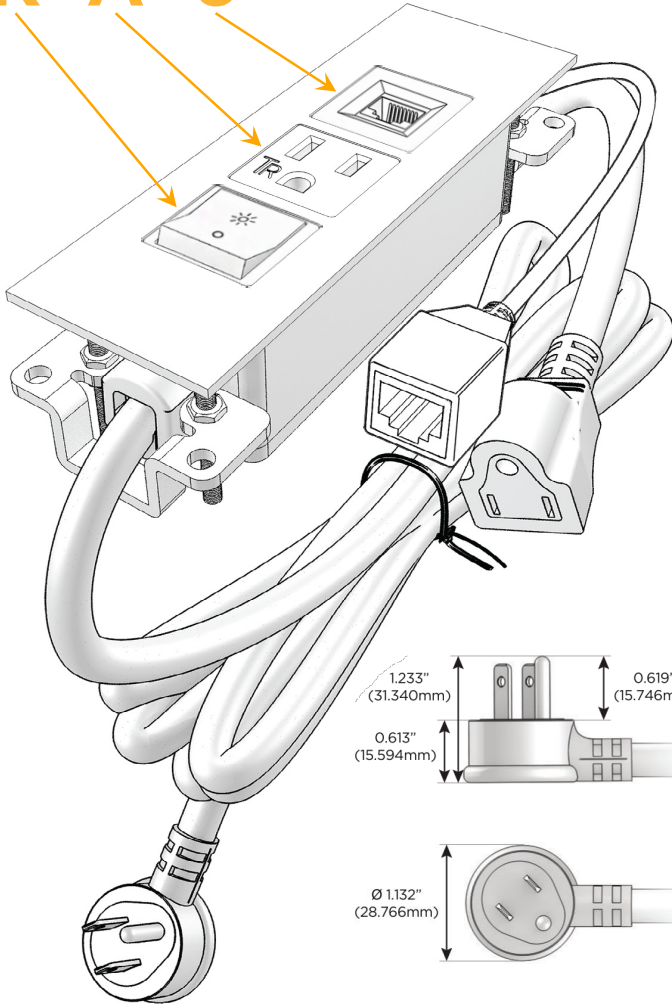

M-POWER-3T

AC POWER & DATA CONNECTIVITY SOLUTION

M-POWER-3TM2-RA6-M2ATP

Distributed by

Mormax Company, Inc.

8 Westchester Plaza

Elmsford, NY 10523

914-699-0101

sales@mormax.com

mormax.com

Specs:

Modules/Ports:

- **R** Switched AC (Rocker Switch)
- **A** Tamper Resistant AC Receptacle
- **6** CAT 6

R A 6