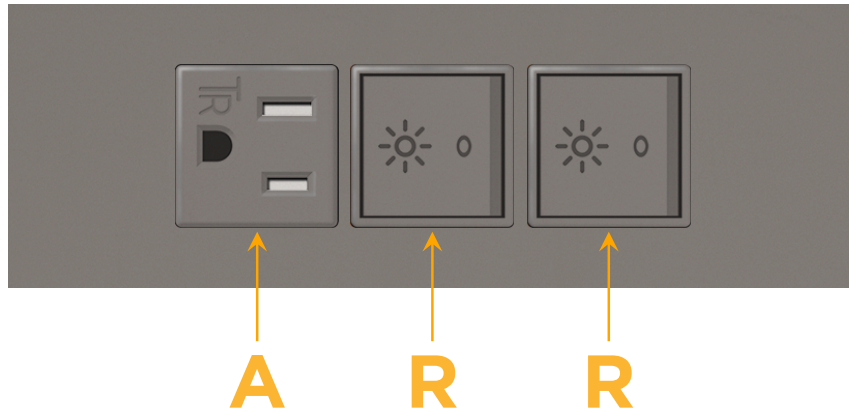

M-POWER-3T

AC POWER & DATA CONNECTIVITY SOLUTION

M-POWER-3TM2-ARR-M2ATP

Distributed by

Mormax Company, Inc.

8 Westchester Plaza

Elmsford, NY 10523

914-699-0101

sales@mormax.com

mormax.com

Metro Light & Power's line of power & data solutions offers sophisticated design elements combined with greater ease of installation. Streamlined and low-profile, enhanced by side-exiting cords, our outlets advance the industry with their cutting edge look and feel. We believe flexibility is key, and we provide a variety of mounting options, including the ability to mount in limited spaces. Our outlets are available in many finishes and configurations, in addition to a custom color and finish capability for our clients.

Trim Plate Finish: UNICOLOR™ MAGNESIUM (ABS)

Custom Finishes Available

M-POWER-3TM2-ARR-M2ATP

Features:

Module/Port Options:

- **A** Tamper Resistant AC Receptacle
- **E** USB-A & USB-C (20W)
- **M** Double USB-A (Fast Charging Ports - 18W)
- **H** HDMI
- **6** CAT 6
- **12** RJ 12
- **X** Switched AC
- **Y** 3-Way Switch (Low Voltage)
- **V** USB-C (45W High Speed Charging Port)
- **S** USB-C (25W High Speed Charging Port)
- **R** Switched AC (Rocker Switch)
- **D** Dimmer Switch

Plug:

Supplied with Low Profile Flat 45° Angle 120 VAC Plug

Optional Standard Straight 120 VAC Plug

Optional Straight 120 VAC Pass-through Plug

- CLEAN, COMPACT DESIGN
- STREAMLINED
- LOW PROFILE
- SIDE-EXITING CORDS
- PLUG & PLAY
- 6' AC CORD & PLUG (FLAT PLUG STANDARD)
- CUSTOMIZABLE CONFIGURATIONS AND FINISHES
- UL LISTED FOR MOUNTING IN FURNITURE
- 15A