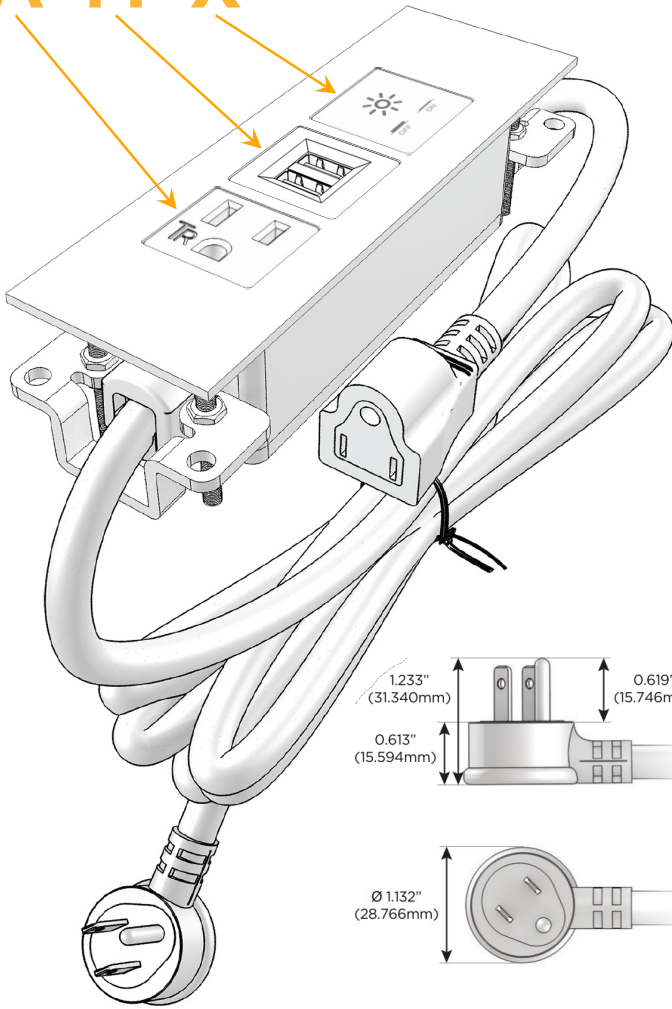

M-POWER-3T

AC POWER & DATA CONNECTIVITY SOLUTION

M-POWER-3TM2-AMX-M2ATP

Distributed by

Mormax Company, Inc.

8 Westchester Plaza

Elmsford, NY 10523

914-699-0101

sales@mormax.com

mormax.com

Specs:

Modules/Ports:

- **A** Tamper Resistant AC Receptacle
- **M** Double USB-A (Fast Charging Ports - 18W)
- **X** Switched AC

A M X