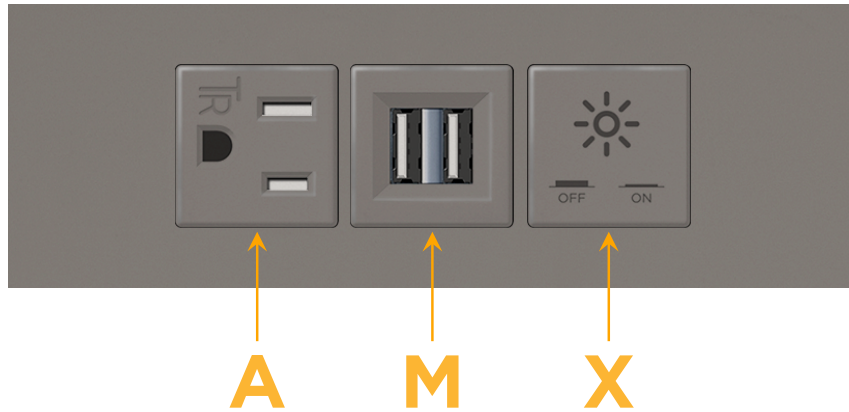

M-POWER-3T

AC POWER & DATA CONNECTIVITY SOLUTION

M-POWER-3TM2-AMX-M2ATP

Distributed by

Mormax Company, Inc.

8 Westchester Plaza

Elmsford, NY 10523

914-699-0101

sales@mormax.com

mormax.com

Metro Light & Power's line of power & data solutions offers sophisticated design elements combined with greater ease of installation. Streamlined and low-profile, enhanced by side-exiting cords, our outlets advance the industry with their cutting edge look and feel. We believe flexibility is key, and we provide a variety of mounting options, including the ability to mount in limited spaces. Our outlets are available in many finishes and configurations, in addition to a custom color and finish capability for our clients.

Trim Plate Finish: UNICOLOR™ MAGNESIUM (ABS)

Custom Finishes Available

M-POWER-3TM2-AMX-M2ATP

Features:

Module/Port Options:

- **A** Tamper Resistant AC Receptacle
- **E** USB-A & USB-C (20W)
- **M** Double USB-A (Fast Charging Ports - 18W)
- **H** HDMI
- **6** CAT 6
- **12** RJ 12
- **X** Switched AC
- **Y** 3-Way Switch (Low Voltage)
- **V** USB-C (45W High Speed Charging Port)
- **S** USB-C (25W High Speed Charging Port)
- **R** Switched AC (Rocker Switch)
- **D** Dimmer Switch

Plug:

Supplied with Low Profile Flat 45° Angle 120 VAC Plug

Optional Standard Straight 120 VAC Plug

Optional Straight 120 VAC Pass-through Plug

- CLEAN, COMPACT DESIGN
- STREAMLINED
- LOW PROFILE
- SIDE-EXITING CORDS
- PLUG & PLAY
- 6' AC CORD & PLUG (FLAT PLUG STANDARD)
- CUSTOMIZABLE CONFIGURATIONS AND FINISHES
- UL LISTED FOR MOUNTING IN FURNITURE
- 15A