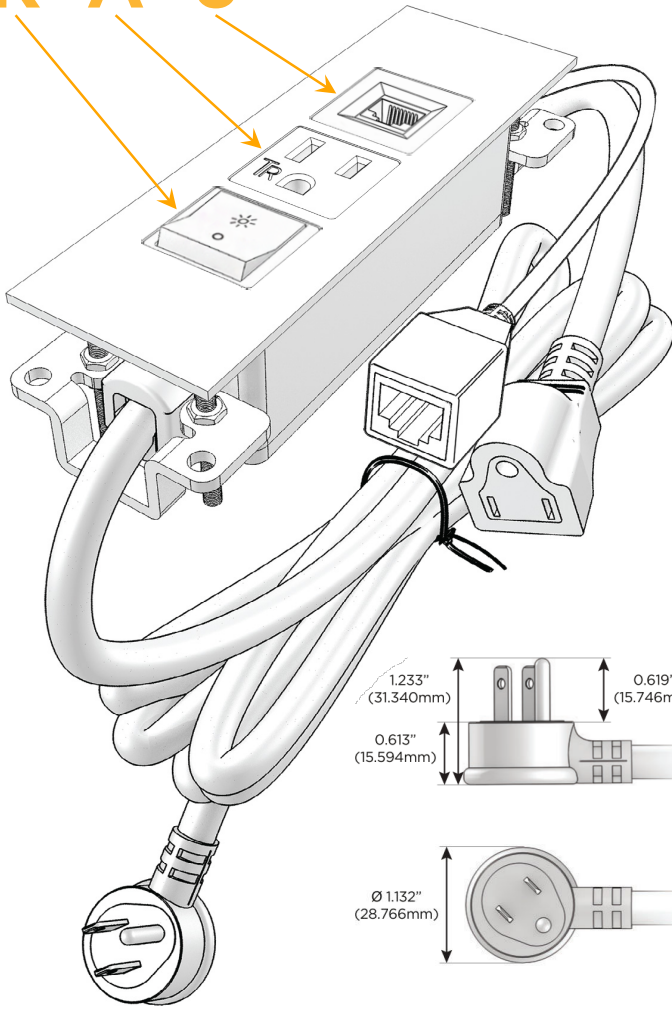

Trim Plate Finish: **UNICOLOR™ GRAY (ABS)**

Custom Finishes Available

M-POWER-3TG1-RA6-G1ATP

Features:

Module/Port Options:

- A** Tamper Resistant AC Receptacle
- E** USB-A & USB-C (20W)
- M** Double USB-A (Fast Charging Ports - 18W)
- H** HDMI
- 6** CAT 6
- 12** RJ 12
- X** Switched AC
- Y** 3-Way Switch (Low Voltage)
- V** USB-C (45W High Speed Charging Port)
- S** USB-C (25W High Speed Charging Port)
- R** Switched AC (Rocker Switch)
- D** Dimmer Switch

Plug:

Supplied with Low Profile Flat 45° Angle 120 VAC Plug

Optional Standard Straight 120 VAC Plug

Optional Straight 120 VAC Pass-through Plug

- CLEAN, COMPACT DESIGN
- STREAMLINED
- LOW PROFILE
- SIDE-EXITING CORDS
- PLUG & PLAY
- 6' AC CORD & PLUG (FLAT PLUG STANDARD)
- CUSTOMIZABLE CONFIGURATIONS AND FINISHES
- UL LISTED FOR MOUNTING IN FURNITURE
- 15A

sales@mormax.com

mormax.com

Specs:

Modules/Ports:

- R** Switched AC (Rocker Switch)
- A** Tamper Resistant AC Receptacle
- 6** CAT 6

R A 6

TOP