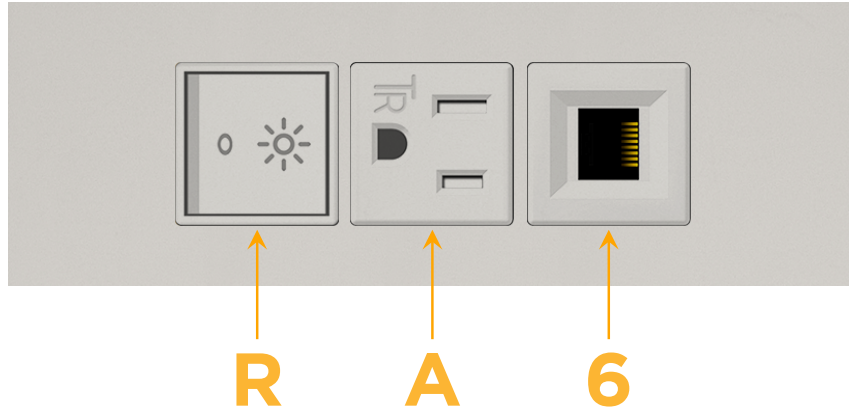

Trim Plate Finish: **UNICOLOR™ GRAY (ABS)**

Custom Finishes Available

M-POWER-3TG1-RA6-G1ATP

Features:

Module/Port Options:

- A** Tamper Resistant AC Receptacle
- E** USB-A & USB-C (20W)
- M** Double USB-A (Fast Charging Ports - 18W)
- H** HDMI
- 6** CAT 6
- 12** RJ 12
- X** Switched AC
- Y** 3-Way Switch (Low Voltage)
- V** USB-C (45W High Speed Charging Port)
- S** USB-C (25W High Speed Charging Port)
- R** Switched AC (Rocker Switch)
- D** Dimmer Switch

Plug:

Supplied with Low Profile Flat 45° Angle 120 VAC Plug

Optional Standard Straight 120 VAC Plug

Optional Straight 120 VAC Pass-through Plug

- CLEAN, COMPACT DESIGN
- STREAMLINED
- LOW PROFILE
- SIDE-EXITING CORDS
- PLUG & PLAY
- 6' AC CORD & PLUG (FLAT PLUG STANDARD)
- CUSTOMIZABLE CONFIGURATIONS AND FINISHES
- UL LISTED FOR MOUNTING IN FURNITURE
- 15A