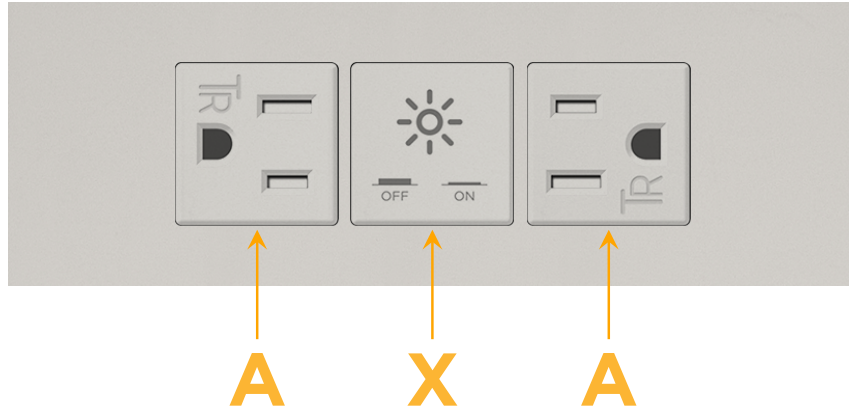

M-POWER-3T

AC POWER & DATA CONNECTIVITY SOLUTION

M-POWER-3TG1-AXA-G1ATP

Distributed by

Mormax Company, Inc.

8 Westchester Plaza

Elmsford, NY 10523

914-699-0101

sales@mormax.com

mormax.com

Metro Light & Power's line of power & data solutions offers sophisticated design elements combined with greater ease of installation. Streamlined and low-profile, enhanced by side-exiting cords, our outlets advance the industry with their cutting edge look and feel. We believe flexibility is key, and we provide a variety of mounting options, including the ability to mount in limited spaces. Our outlets are available in many finishes and configurations, in addition to a custom color and finish capability for our clients.

Trim Plate Finish: **UNICOLOR™ GRAY (ABS)**

Custom Finishes Available

M-POWER-3TG1-AXA-G1ATP

Features:

Module/Port Options:

- **A** Tamper Resistant AC Receptacle
- **E** USB-A & USB-C (20W)
- **M** Double USB-A (Fast Charging Ports - 18W)
- **H** HDMI
- **6** CAT 6
- **12** RJ 12
- **X** Switched AC
- **Y** 3-Way Switch (Low Voltage)
- **V** USB-C (45W High Speed Charging Port)
- **S** USB-C (25W High Speed Charging Port)
- **R** Switched AC (Rocker Switch)
- **D** Dimmer Switch

Plug:

Supplied with Low Profile Flat 45° Angle 120 VAC Plug

Optional Standard Straight 120 VAC Plug

Optional Straight 120 VAC Pass-through Plug

- CLEAN, COMPACT DESIGN
- STREAMLINED
- LOW PROFILE
- SIDE-EXITING CORDS
- PLUG & PLAY
- 6' AC CORD & PLUG (FLAT PLUG STANDARD)
- CUSTOMIZABLE CONFIGURATIONS AND FINISHES
- UL LISTED FOR MOUNTING IN FURNITURE
- 15A