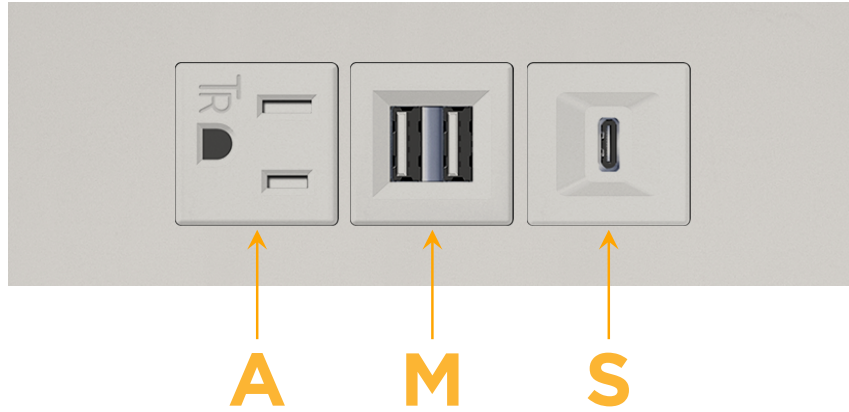

M-POWER-3T

AC POWER & DATA CONNECTIVITY SOLUTION

M-POWER-3TG1-AMS-G1ATP

Distributed by

Mormax Company, Inc.

8 Westchester Plaza

Elmsford, NY 10523

914-699-0101

sales@mormax.com

mormax.com

Metro Light & Power's line of power & data solutions offers sophisticated design elements combined with greater ease of installation. Streamlined and low-profile, enhanced by side-exiting cords, our outlets advance the industry with their cutting edge look and feel. We believe flexibility is key, and we provide a variety of mounting options, including the ability to mount in limited spaces. Our outlets are available in many finishes and configurations, in addition to a custom color and finish capability for our clients.

Trim Plate Finish: **UNICOLOR™ GRAY (ABS)**

Custom Finishes Available

M-POWER-3TG1-AMS-G1ATP

Features:

Module/Port Options:

- **A** Tamper Resistant AC Receptacle
- **E** USB-A & USB-C (20W)
- **M** Double USB-A (Fast Charging Ports - 18W)
- **H** HDMI
- **6** CAT 6
- **12** RJ 12
- **X** Switched AC
- **Y** 3-Way Switch (Low Voltage)
- **V** USB-C (45W High Speed Charging Port)
- **S** USB-C (25W High Speed Charging Port)
- **R** Switched AC (Rocker Switch)
- **D** Dimmer Switch

Plug:

Supplied with Low Profile Flat 45° Angle 120 VAC Plug

Optional Standard Straight 120 VAC Plug

Optional Straight 120 VAC Pass-through Plug

- CLEAN, COMPACT DESIGN
- STREAMLINED
- LOW PROFILE
- SIDE-EXITING CORDS
- PLUG & PLAY
- 6' AC CORD & PLUG (FLAT PLUG STANDARD)
- CUSTOMIZABLE CONFIGURATIONS AND FINISHES
- UL LISTED FOR MOUNTING IN FURNITURE
- 15A