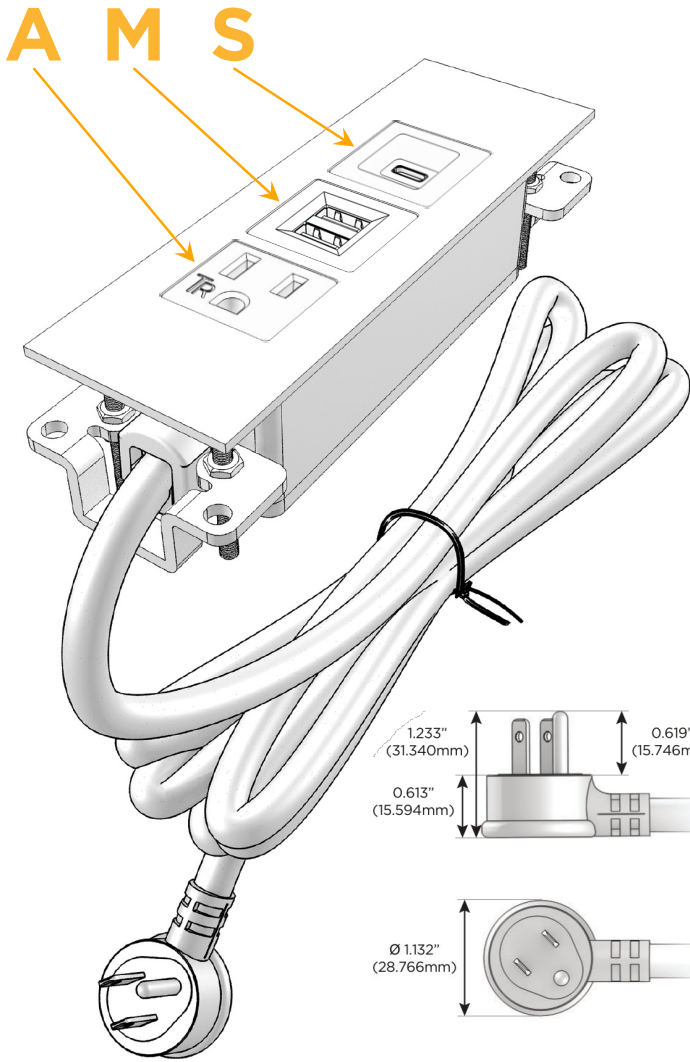

### Module/Port Options:

- A** Tamper Resistant AC Receptacle
- E** USB-A & USB-C (20W)
- M** Double USB-A (Fast Charging Ports - 18W)
- H** HDMI
- 6** CAT 6
- 12** RJ 12
- X** Switched AC
- Y** 3-Way Switch (Low Voltage)
- V** USB-C (45W High Speed Charging Port)
- S** USB-C (25W High Speed Charging Port)
- R** Switched AC (Rocker Switch)
- D** Dimmer Switch

### Plug:

Supplied with Low Profile Flat 45° Angle 120 VAC Plug

Optional Standard Straight 120 VAC Plug

Optional Straight 120 VAC Pass-through Plug

- CLEAN, COMPACT DESIGN
- STREAMLINED
- LOW PROFILE
- SIDE-EXITING CORDS
- PLUG & PLAY
- 6' AC CORD & PLUG (FLAT PLUG STANDARD)
- CUSTOMIZABLE CONFIGURATIONS AND FINISHES
- UL LISTED FOR MOUNTING IN FURNITURE
- 15A

# M-POWER-3T

AC POWER & DATA CONNECTIVITY SOLUTION

M-POWER-3TG1-AMS-G1ATP

Specs:

**Modules/Ports:**

- A** Tamper Resistant AC Receptacle
- M** Double USB-A (Fast Charging Ports - 18W)
- S** USB-C (25W High Speed Charging Port)