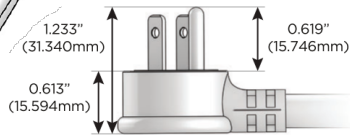

### Plug:

Supplied with Low Profile Flat 45° Angle 120 VAC Plug

Optional Standard Straight 120 VAC Plug

Optional Straight 120 VAC Pass-through Plug

- CLEAN, COMPACT DESIGN
- STREAMLINED
- LOW PROFILE
- SIDE-EXITING CORDS
- PLUG & PLAY
- 6' AC CORD & PLUG (FLAT PLUG STANDARD)
- CUSTOMIZABLE CONFIGURATIONS AND FINISHES
- UL LISTED FOR MOUNTING IN FURNITURE
- 15A

# M-POWER-3T

AC POWER & DATA CONNECTIVITY SOLUTION

M-POWER-3TG1-AMS-G1ATP

Specs:

**Modules/Ports:**

- A** Tamper Resistant AC Receptacle
- M** Double USB-A (Fast Charging Ports - 18W)
- S** USB-C (25W High Speed Charging Port)