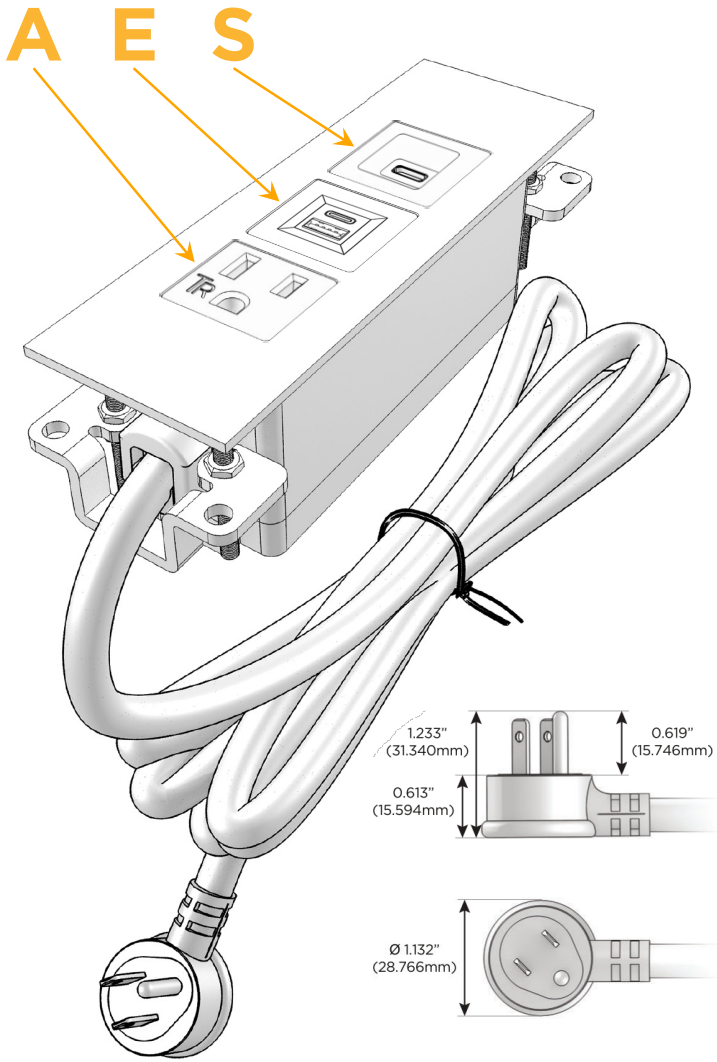

### Module/Port Options:

- A** Tamper Resistant AC Receptacle
- E** USB-A & USB-C (20W)
- M** Double USB-A (Fast Charging Ports - 18W)
- H** HDMI
- 6** CAT 6
- 12** RJ 12
- X** Switched AC
- Y** 3-Way Switch (Low Voltage)
- V** USB-C (45W High Speed Charging Port)
- S** USB-C (25W High Speed Charging Port)
- R** Switched AC (Rocker Switch)
- D** Dimmer Switch

### Plug:

Supplied with Low Profile Flat 45° Angle 120 VAC Plug

Optional Standard Straight 120 VAC Plug

Optional Straight 120 VAC Pass-through Plug

- CLEAN, COMPACT DESIGN
- STREAMLINED
- LOW PROFILE
- SIDE-EXITING CORDS
- PLUG & PLAY
- 6' AC CORD & PLUG (FLAT PLUG STANDARD)
- CUSTOMIZABLE CONFIGURATIONS AND FINISHES
- UL LISTED FOR MOUNTING IN FURNITURE
- 15A

# M-POWER-3T

AC POWER & DATA CONNECTIVITY SOLUTION

M-POWER-3TG1-AES-G1ATP

Specs:

**Modules/Ports:**

- A** Tamper Resistant AC Receptacle
- E** USB-A & USB-C (20W)
- S** USB-C (25W High Speed Charging Port)