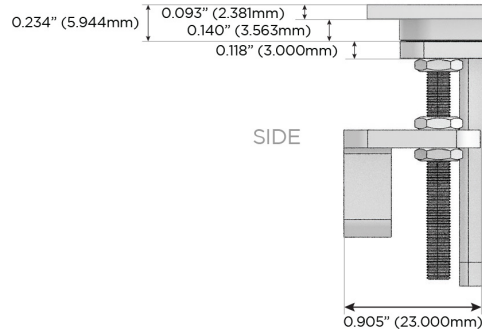

# M-POWER-3T

AC POWER & DATA CONNECTIVITY SOLUTION

M-POWER-3TG1-AES-G1ATP

Specs:

**Modules/Ports:**

- A** Tamper Resistant AC Receptacle
- E** USB-A & USB-C (20W)
- S** USB-C (25W High Speed Charging Port)