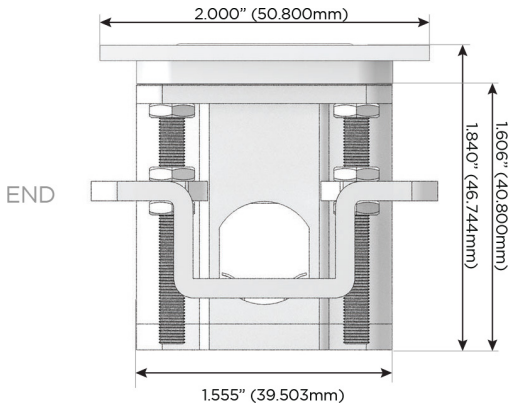

### Plug:

Supplied with Low Profile Flat 45° Angle 120 VAC Plug

Optional Standard Straight 120 VAC Plug

Optional Straight 120 VAC Pass-through Plug

- CLEAN, COMPACT DESIGN
- STREAMLINED
- LOW PROFILE
- SIDE-EXITING CORDS
- PLUG & PLAY
- 6' AC CORD & PLUG (FLAT PLUG STANDARD)
- CUSTOMIZABLE CONFIGURATIONS AND FINISHES
- UL LISTED FOR MOUNTING IN FURNITURE
- 15A

# M-POWER-3T

AC POWER & DATA CONNECTIVITY SOLUTION

M-POWER-3TG1-AES-G1ATP

Specs:

**Modules/Ports:**

- A** Tamper Resistant AC Receptacle
- E** USB-A & USB-C (20W)
- S** USB-C (25W High Speed Charging Port)