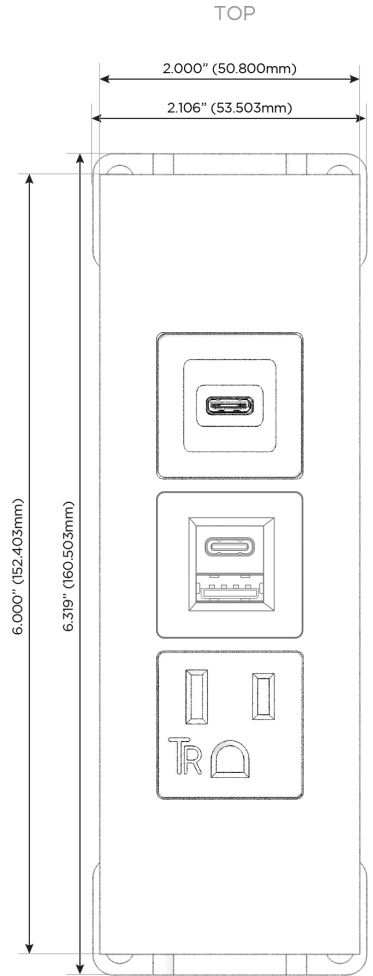

### Module/Port Options:

- A** Tamper Resistant AC Receptacle
- E** USB-A & USB-C (20W)
- M** Double USB-A (Fast Charging Ports - 18W)
- H** HDMI
- 6** CAT 6
- 12** RJ 12
- X** Switched AC
- Y** 3-Way Switch (Low Voltage)
- V** USB-C (45W High Speed Charging Port)
- S** USB-C (25W High Speed Charging Port)
- R** Switched AC (Rocker Switch)
- D** Dimmer Switch

### Plug:

Supplied with Low Profile Flat 45° Angle 120 VAC Plug

Optional Standard Straight 120 VAC Plug

Optional Straight 120 VAC Pass-through Plug

- CLEAN, COMPACT DESIGN
- STREAMLINED
- LOW PROFILE
- SIDE-EXITING CORDS
- PLUG & PLAY
- 6' AC CORD & PLUG (FLAT PLUG STANDARD)
- CUSTOMIZABLE CONFIGURATIONS AND FINISHES
- UL LISTED FOR MOUNTING IN FURNITURE
- 15A

# M-POWER-3T

AC POWER & DATA CONNECTIVITY SOLUTION

M-POWER-3TG1-AES-G1ATP

Specs:

**Modules/Ports:**

- A** Tamper Resistant AC Receptacle
- E** USB-A & USB-C (20W)
- S** USB-C (25W High Speed Charging Port)