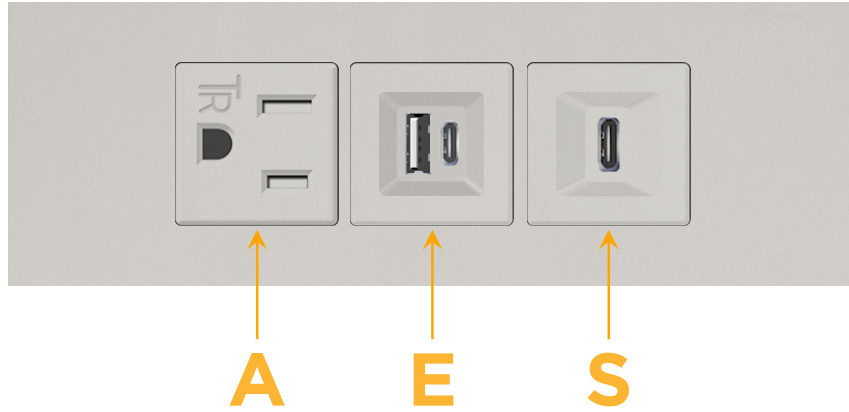

M-POWER-3T

AC POWER & DATA CONNECTIVITY SOLUTION

M-POWER-3TG1-AES-G1ATP

Distributed by

Mormax Company, Inc.

8 Westchester Plaza

Elmsford, NY 10523

914-699-0101

sales@mormax.com

mormax.com

Metro Light & Power's line of power & data solutions offers sophisticated design elements combined with greater ease of installation. Streamlined and low-profile, enhanced by side-exiting cords, our outlets advance the industry with their cutting edge look and feel. We believe flexibility is key, and we provide a variety of mounting options, including the ability to mount in limited spaces. Our outlets are available in many finishes and configurations, in addition to a custom color and finish capability for our clients.

Trim Plate Finish: **UNICOLOR™ GRAY (ABS)**

Custom Finishes Available

M-POWER-3TG1-AES-G1ATP

Features:

Module/Port Options:

- **A** Tamper Resistant AC Receptacle
- **E** USB-A & USB-C (20W)
- **M** Double USB-A (Fast Charging Ports - 18W)
- **H** HDMI
- **6** CAT 6
- **12** RJ 12
- **X** Switched AC
- **Y** 3-Way Switch (Low Voltage)
- **V** USB-C (45W High Speed Charging Port)
- **S** USB-C (25W High Speed Charging Port)
- **R** Switched AC (Rocker Switch)
- **D** Dimmer Switch

Plug:

Supplied with Low Profile Flat 45° Angle 120 VAC Plug

Optional Standard Straight 120 VAC Plug

Optional Straight 120 VAC Pass-through Plug

- CLEAN, COMPACT DESIGN
- STREAMLINED
- LOW PROFILE
- SIDE-EXITING CORDS
- PLUG & PLAY
- 6' AC CORD & PLUG (FLAT PLUG STANDARD)
- CUSTOMIZABLE CONFIGURATIONS AND FINISHES
- UL LISTED FOR MOUNTING IN FURNITURE
- 15A