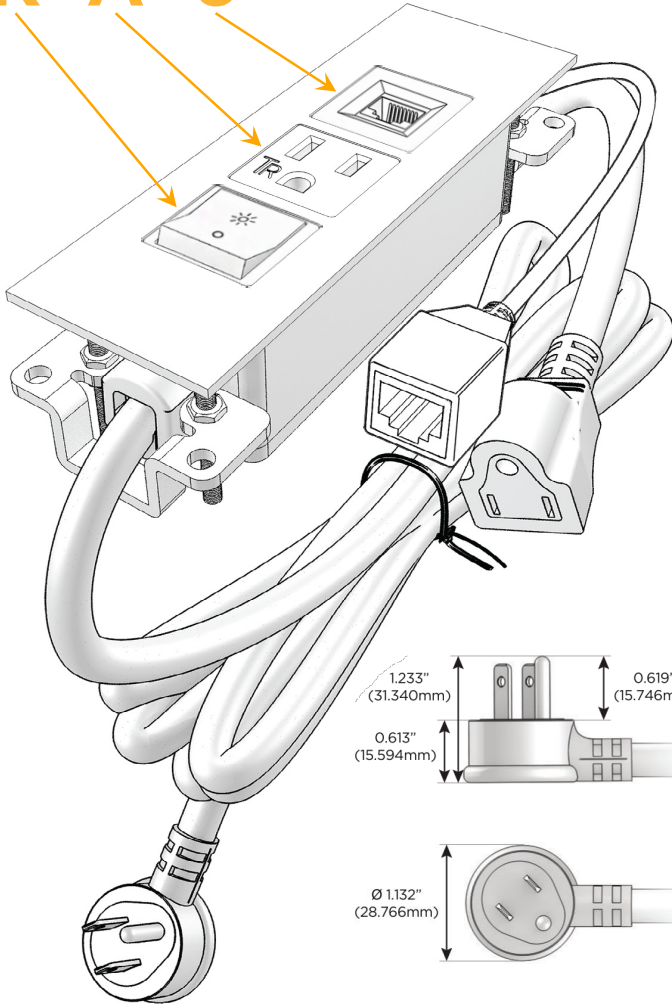

Trim Plate Finish: **UNICOLOR™ TRUE COPPER (ABS)**

Custom Finishes Available

M-POWER-3TCC-RA6-CCATP

Features:

Module/Port Options:

- A** Tamper Resistant AC Receptacle
- E** USB-A & USB-C (20W)
- M** Double USB-A (Fast Charging Ports - 18W)
- H** HDMI
- 6** CAT 6
- 12** RJ 12
- X** Switched AC
- Y** 3-Way Switch (Low Voltage)
- V** USB-C (45W High Speed Charging Port)
- S** USB-C (25W High Speed Charging Port)
- R** Switched AC (Rocker Switch)
- D** Dimmer Switch

Plug:

Supplied with Low Profile Flat 45° Angle 120 VAC Plug

Optional Standard Straight 120 VAC Plug

Optional Straight 120 VAC Pass-through Plug

- CLEAN, COMPACT DESIGN
- STREAMLINED
- LOW PROFILE
- SIDE-EXITING CORDS
- PLUG & PLAY
- 6' AC CORD & PLUG (FLAT PLUG STANDARD)
- CUSTOMIZABLE CONFIGURATIONS AND FINISHES
- UL LISTED FOR MOUNTING IN FURNITURE
- 15A

sales@mormax.com

mormax.com

Specs:

Modules/Ports:

- R** Switched AC (Rocker Switch)
- A** Tamper Resistant AC Receptacle
- 6** CAT 6

R A 6

TOP