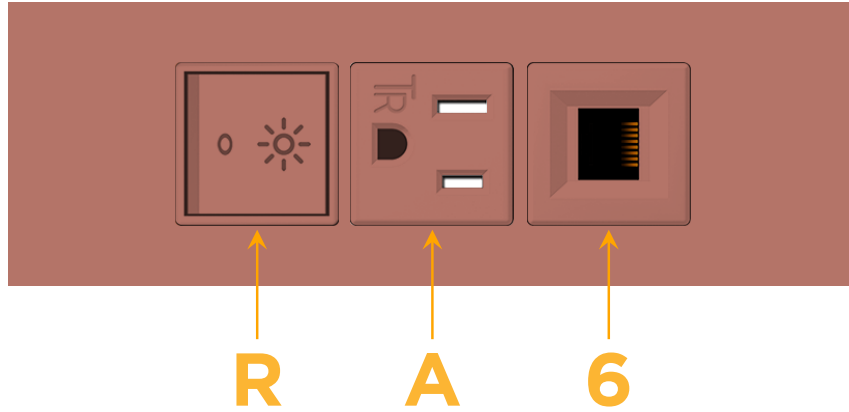

Trim Plate Finish: **UNICOLOR™ TRUE COPPER (ABS)**

Custom Finishes Available

M-POWER-3TCC-RA6-CCATP

Features:

Module/Port Options:

- A** Tamper Resistant AC Receptacle
- E** USB-A & USB-C (20W)
- M** Double USB-A (Fast Charging Ports - 18W)
- H** HDMI
- 6** CAT 6
- 12** RJ 12
- X** Switched AC
- Y** 3-Way Switch (Low Voltage)
- V** USB-C (45W High Speed Charging Port)
- S** USB-C (25W High Speed Charging Port)
- R** Switched AC (Rocker Switch)
- D** Dimmer Switch

Plug:

Supplied with Low Profile Flat 45° Angle 120 VAC Plug

Optional Standard Straight 120 VAC Plug

Optional Straight 120 VAC Pass-through Plug

- CLEAN, COMPACT DESIGN
- STREAMLINED
- LOW PROFILE
- SIDE-EXITING CORDS
- PLUG & PLAY
- 6' AC CORD & PLUG (FLAT PLUG STANDARD)
- CUSTOMIZABLE CONFIGURATIONS AND FINISHES
- UL LISTED FOR MOUNTING IN FURNITURE
- 15A