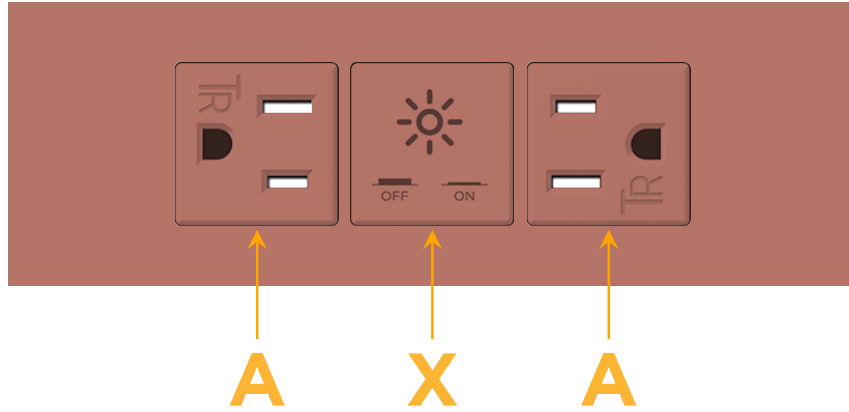

M-POWER-3T

AC POWER & DATA CONNECTIVITY SOLUTION

M-POWER-3TCC-AXA-CCATP

Distributed by

Mormax Company, Inc.

8 Westchester Plaza

Elmsford, NY 10523

914-699-0101

sales@mormax.com

mormax.com

Metro Light & Power's line of power & data solutions offers sophisticated design elements combined with greater ease of installation. Streamlined and low-profile, enhanced by side-exiting cords, our outlets advance the industry with their cutting edge look and feel. We believe flexibility is key, and we provide a variety of mounting options, including the ability to mount in limited spaces. Our outlets are available in many finishes and configurations, in addition to a custom color and finish capability for our clients.

Trim Plate Finish: **UNICOLOR™ TRUE COPPER (ABS)**

Custom Finishes Available

M-POWER-3TCC-AXA-CCATP

Features:

Module/Port Options:

- **A** Tamper Resistant AC Receptacle
- **E** USB-A & USB-C (20W)
- **M** Double USB-A (Fast Charging Ports - 18W)
- **H** HDMI
- **6** CAT 6
- **12** RJ 12
- **X** Switched AC
- **Y** 3-Way Switch (Low Voltage)
- **V** USB-C (45W High Speed Charging Port)
- **S** USB-C (25W High Speed Charging Port)
- **R** Switched AC (Rocker Switch)
- **D** Dimmer Switch

Plug:

Supplied with Low Profile Flat 45° Angle 120 VAC Plug

Optional Standard Straight 120 VAC Plug

Optional Straight 120 VAC Pass-through Plug

- CLEAN, COMPACT DESIGN
- STREAMLINED
- LOW PROFILE
- SIDE-EXITING CORDS
- PLUG & PLAY
- 6' AC CORD & PLUG (FLAT PLUG STANDARD)
- CUSTOMIZABLE CONFIGURATIONS AND FINISHES
- UL LISTED FOR MOUNTING IN FURNITURE
- 15A