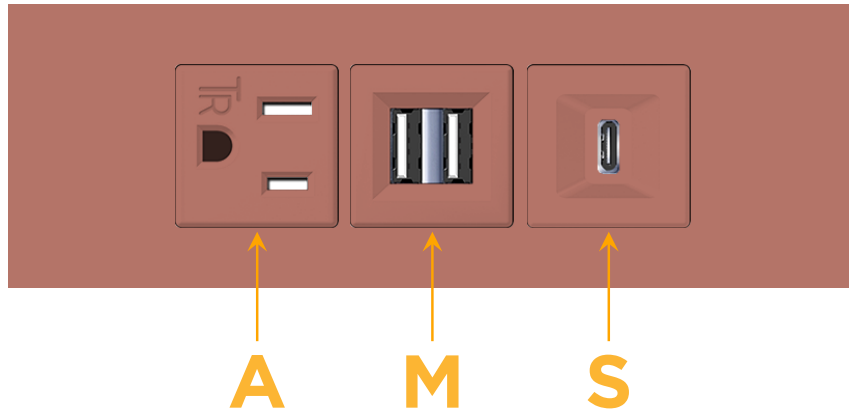

M-POWER-3T

AC POWER & DATA CONNECTIVITY SOLUTION

M-POWER-3TCC-AMS-CCATP

Distributed by

Mormax Company, Inc.

8 Westchester Plaza

Elmsford, NY 10523

914-699-0101

sales@mormax.com

mormax.com

Metro Light & Power's line of power & data solutions offers sophisticated design elements combined with greater ease of installation. Streamlined and low-profile, enhanced by side-exiting cords, our outlets advance the industry with their cutting edge look and feel. We believe flexibility is key, and we provide a variety of mounting options, including the ability to mount in limited spaces. Our outlets are available in many finishes and configurations, in addition to a custom color and finish capability for our clients.

Trim Plate Finish: **UNICOLOR™ TRUE COPPER (ABS)**

Custom Finishes Available

M-POWER-3TCC-AMS-CCATP

Features:

Module/Port Options:

- **A** Tamper Resistant AC Receptacle
- **E** USB-A & USB-C (20W)
- **M** Double USB-A (Fast Charging Ports - 18W)
- **H** HDMI
- **6** CAT 6
- **12** RJ 12
- **X** Switched AC
- **Y** 3-Way Switch (Low Voltage)
- **V** USB-C (45W High Speed Charging Port)
- **S** USB-C (25W High Speed Charging Port)
- **R** Switched AC (Rocker Switch)
- **D** Dimmer Switch

Plug:

Supplied with Low Profile Flat 45° Angle 120 VAC Plug

Optional Standard Straight 120 VAC Plug

Optional Straight 120 VAC Pass-through Plug

- CLEAN, COMPACT DESIGN
- STREAMLINED
- LOW PROFILE
- SIDE-EXITING CORDS
- PLUG & PLAY
- 6' AC CORD & PLUG (FLAT PLUG STANDARD)
- CUSTOMIZABLE CONFIGURATIONS AND FINISHES
- UL LISTED FOR MOUNTING IN FURNITURE
- 15A