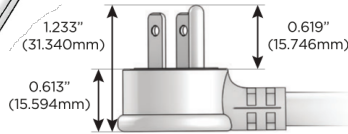

Modules/Ports:

- **A** Tamper Resistant AC Receptacle
- **M** Double USB-A (Fast Charging Ports - 18W)
- **6** CAT 6

A M 6