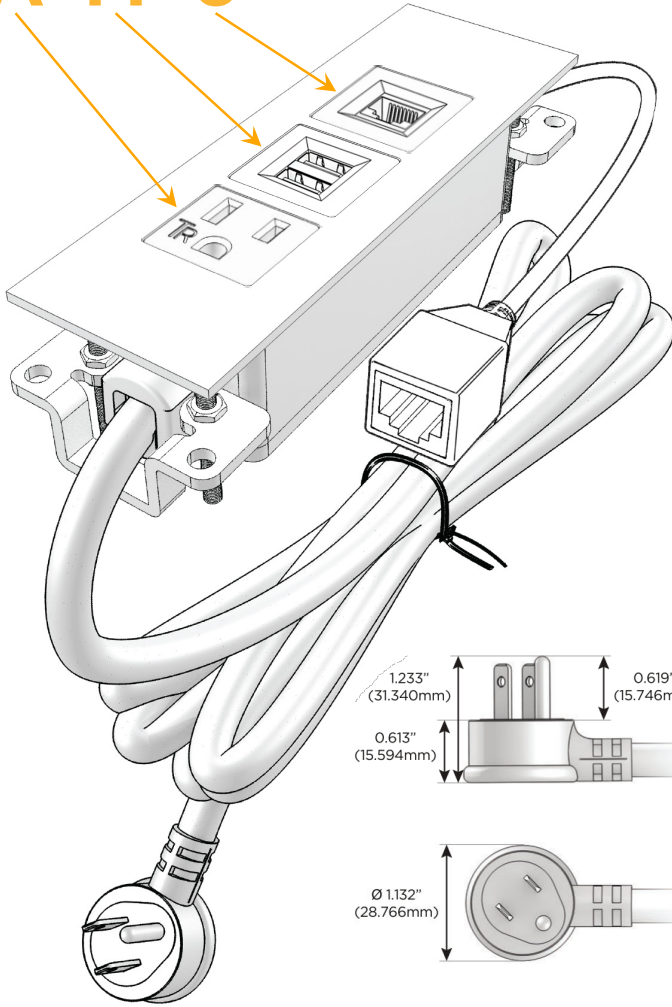

M-POWER-3T

AC POWER & DATA CONNECTIVITY SOLUTION

M-POWER-3TCC-AM6-CCATP

Distributed by

Mormax Company, Inc.

8 Westchester Plaza

Elmsford, NY 10523

914-699-0101

sales@mormax.com

mormax.com

Specs:

Modules/Ports:

- **A** Tamper Resistant AC Receptacle
- **M** Double USB-A (Fast Charging Ports - 18W)
- **6** CAT 6

A M 6