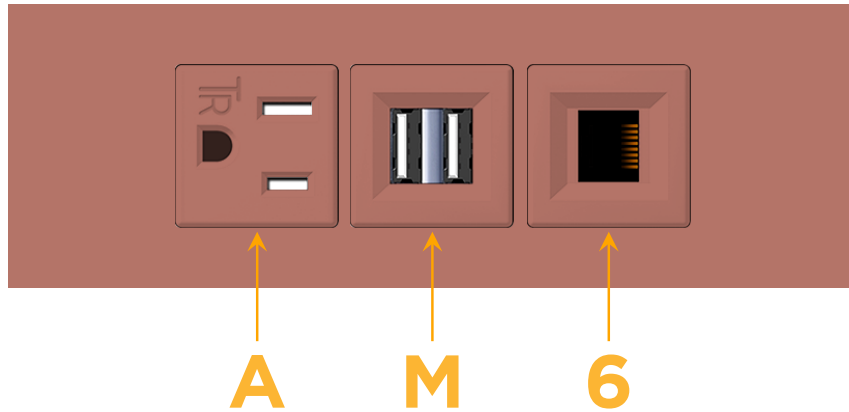

M-POWER-3T

AC POWER & DATA CONNECTIVITY SOLUTION

M-POWER-3TCC-AM6-CCATP

Distributed by

Mormax Company, Inc.

8 Westchester Plaza

Elmsford, NY 10523

914-699-0101

sales@mormax.com

mormax.com

Metro Light & Power's line of power & data solutions offers sophisticated design elements combined with greater ease of installation. Streamlined and low-profile, enhanced by side-exiting cords, our outlets advance the industry with their cutting edge look and feel. We believe flexibility is key, and we provide a variety of mounting options, including the ability to mount in limited spaces. Our outlets are available in many finishes and configurations, in addition to a custom color and finish capability for our clients.

Trim Plate Finish: **UNICOLOR™ TRUE COPPER (ABS)**

Custom Finishes Available

M-POWER-3TCC-AM6-CCATP

Features:

Module/Port Options:

- **A** Tamper Resistant AC Receptacle
- **E** USB-A & USB-C (20W)
- **M** Double USB-A (Fast Charging Ports - 18W)
- **H** HDMI
- **6** CAT 6
- **12** RJ 12
- **X** Switched AC
- **Y** 3-Way Switch (Low Voltage)
- **V** USB-C (45W High Speed Charging Port)
- **S** USB-C (25W High Speed Charging Port)
- **R** Switched AC (Rocker Switch)
- **D** Dimmer Switch

Plug:

Supplied with Low Profile Flat 45° Angle 120 VAC Plug

Optional Standard Straight 120 VAC Plug

Optional Straight 120 VAC Pass-through Plug

- CLEAN, COMPACT DESIGN
- STREAMLINED
- LOW PROFILE
- SIDE-EXITING CORDS
- PLUG & PLAY
- 6' AC CORD & PLUG (FLAT PLUG STANDARD)
- CUSTOMIZABLE CONFIGURATIONS AND FINISHES
- UL LISTED FOR MOUNTING IN FURNITURE
- 15A