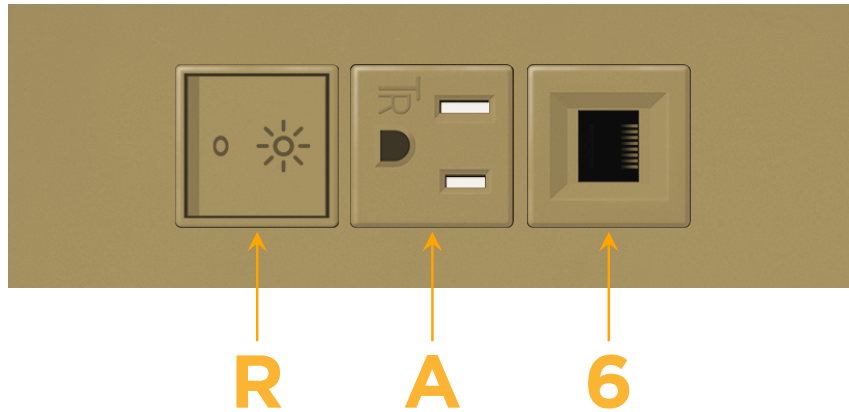

Trim Plate Finish: **UNICOLOR™ BRONZE (ABS)**

Custom Finishes Available

M-POWER-3TBZ2-RA6-BZ2ATP

Features:

Module/Port Options:

- A** Tamper Resistant AC Receptacle
- E** USB-A & USB-C (20W)
- M** Double USB-A (Fast Charging Ports - 18W)
- H** HDMI
- 6** CAT 6
- 12** RJ 12
- X** Switched AC
- Y** 3-Way Switch (Low Voltage)
- V** USB-C (45W High Speed Charging Port)
- S** USB-C (25W High Speed Charging Port)
- R** Switched AC (Rocker Switch)
- D** Dimmer Switch

Plug:

Supplied with Low Profile Flat 45° Angle 120 VAC Plug

Optional Standard Straight 120 VAC Plug

Optional Straight 120 VAC Pass-through Plug

- CLEAN, COMPACT DESIGN
- STREAMLINED
- LOW PROFILE
- SIDE-EXITING CORDS
- PLUG & PLAY
- 6' AC CORD & PLUG (FLAT PLUG STANDARD)
- CUSTOMIZABLE CONFIGURATIONS AND FINISHES
- UL LISTED FOR MOUNTING IN FURNITURE
- 15A