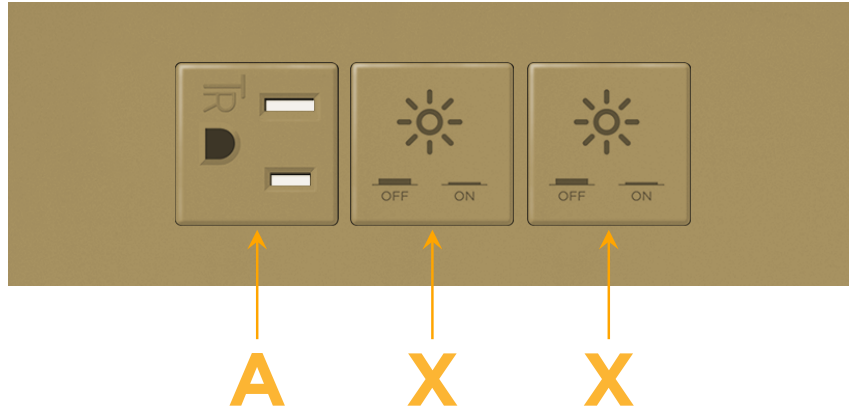

Trim Plate Finish: **UNICOLOR™ BRONZE (ABS)**

Custom Finishes Available

M-POWER-3TBZ2-AXX-BZ2ATP

Features:

Module/Port Options:

- A** Tamper Resistant AC Receptacle
- E** USB-A & USB-C (20W)
- M** Double USB-A (Fast Charging Ports - 18W)
- H** HDMI
- 6** CAT 6
- 12** RJ 12
- X** Switched AC
- Y** 3-Way Switch (Low Voltage)
- V** USB-C (45W High Speed Charging Port)
- S** USB-C (25W High Speed Charging Port)
- R** Switched AC (Rocker Switch)
- D** Dimmer Switch

Plug:

Supplied with Low Profile Flat 45° Angle 120 VAC Plug

Optional Standard Straight 120 VAC Plug

Optional Straight 120 VAC Pass-through Plug

- CLEAN, COMPACT DESIGN
- STREAMLINED
- LOW PROFILE
- SIDE-EXITING CORDS
- PLUG & PLAY
- 6' AC CORD & PLUG (FLAT PLUG STANDARD)
- CUSTOMIZABLE CONFIGURATIONS AND FINISHES
- UL LISTED FOR MOUNTING IN FURNITURE
- 15A