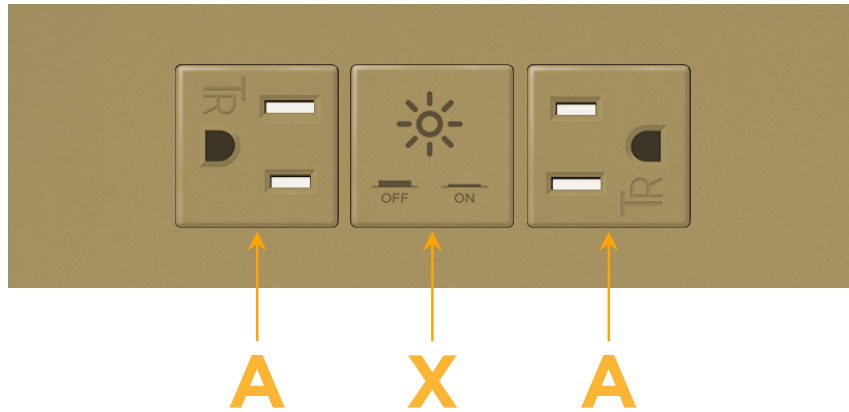

Trim Plate Finish: **UNICOLOR™ BRONZE (ABS)**

Custom Finishes Available

M-POWER-3TBZ2-AXA-BZ2ATP

Features:

Module/Port Options:

- A** Tamper Resistant AC Receptacle
- E** USB-A & USB-C (20W)
- M** Double USB-A (Fast Charging Ports - 18W)
- H** HDMI
- 6** CAT 6
- 12** RJ 12
- X** Switched AC
- Y** 3-Way Switch (Low Voltage)
- V** USB-C (45W High Speed Charging Port)
- S** USB-C (25W High Speed Charging Port)
- R** Switched AC (Rocker Switch)
- D** Dimmer Switch

Plug:

Supplied with Low Profile Flat 45° Angle 120 VAC Plug

Optional Standard Straight 120 VAC Plug

Optional Straight 120 VAC Pass-through Plug

- CLEAN, COMPACT DESIGN
- STREAMLINED
- LOW PROFILE
- SIDE-EXITING CORDS
- PLUG & PLAY
- 6' AC CORD & PLUG (FLAT PLUG STANDARD)
- CUSTOMIZABLE CONFIGURATIONS AND FINISHES
- UL LISTED FOR MOUNTING IN FURNITURE
- 15A