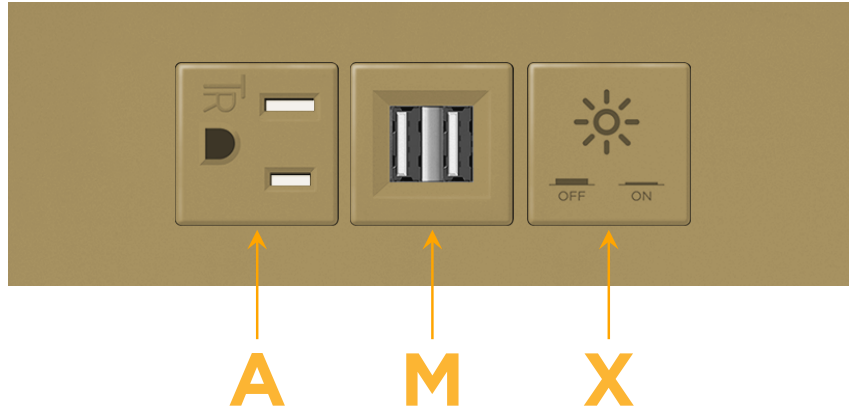

Trim Plate Finish: **UNICOLOR™ BRONZE (ABS)**

Custom Finishes Available

M-POWER-3TBZ2-AMX-BZ2ATP

Features:

Module/Port Options:

- A** Tamper Resistant AC Receptacle
- E** USB-A & USB-C (20W)
- M** Double USB-A (Fast Charging Ports - 18W)
- H** HDMI
- 6** CAT 6
- 12** RJ 12
- X** Switched AC
- Y** 3-Way Switch (Low Voltage)
- V** USB-C (45W High Speed Charging Port)
- S** USB-C (25W High Speed Charging Port)
- R** Switched AC (Rocker Switch)
- D** Dimmer Switch

Plug:

Supplied with Low Profile Flat 45° Angle 120 VAC Plug

Optional Standard Straight 120 VAC Plug

Optional Straight 120 VAC Pass-through Plug

- CLEAN, COMPACT DESIGN
- STREAMLINED
- LOW PROFILE
- SIDE-EXITING CORDS
- PLUG & PLAY
- 6' AC CORD & PLUG (FLAT PLUG STANDARD)
- CUSTOMIZABLE CONFIGURATIONS AND FINISHES
- UL LISTED FOR MOUNTING IN FURNITURE
- 15A

M-POWER-3T

AC POWER & DATA CONNECTIVITY SOLUTION

M-POWER-3TBZ2-AMX-BZ2ATP

Specs:

Modules/Ports:

- A** Tamper Resistant AC Receptacle
- M** Double USB-A (Fast Charging Ports - 18W)
- X** Switched AC

A M X

Distributed by