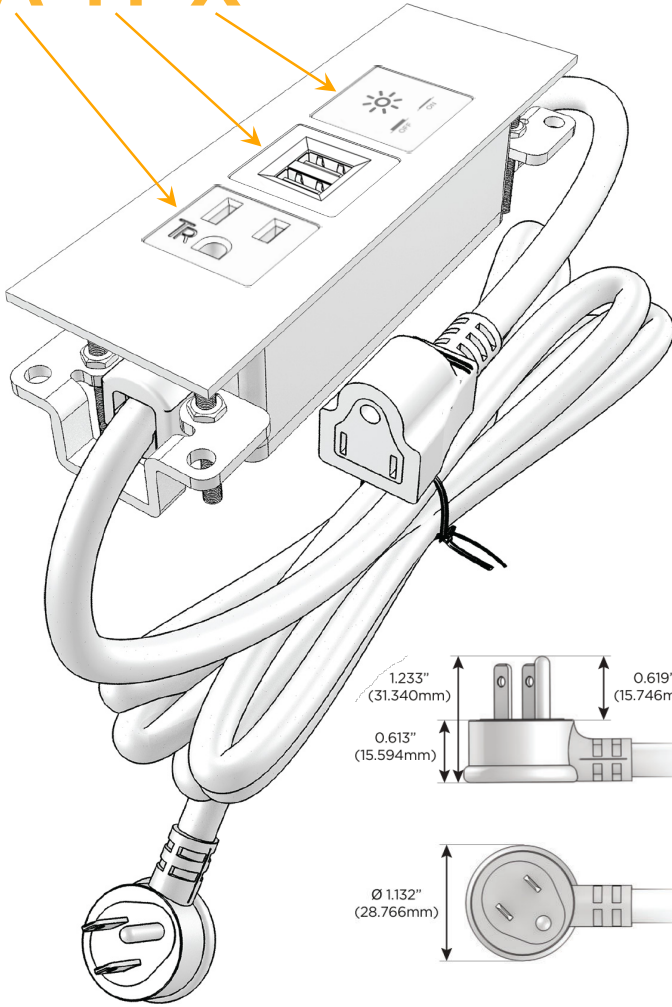

Trim Plate Finish: **UNICOLOR™ BRONZE (ABS)**

Custom Finishes Available

M-POWER-3TBZ2-AMX-BZ2ATP

Features:

Module/Port Options:

- A** Tamper Resistant AC Receptacle
- E** USB-A & USB-C (20W)
- M** Double USB-A (Fast Charging Ports - 18W)
- H** HDMI
- 6** CAT 6
- 12** RJ 12
- X** Switched AC
- Y** 3-Way Switch (Low Voltage)
- V** USB-C (45W High Speed Charging Port)
- S** USB-C (25W High Speed Charging Port)
- R** Switched AC (Rocker Switch)
- D** Dimmer Switch

Plug:

Supplied with Low Profile Flat 45° Angle 120 VAC Plug

Optional Standard Straight 120 VAC Plug

Optional Straight 120 VAC Pass-through Plug

- CLEAN, COMPACT DESIGN
- STREAMLINED
- LOW PROFILE
- SIDE-EXITING CORDS
- PLUG & PLAY
- 6' AC CORD & PLUG (FLAT PLUG STANDARD)
- CUSTOMIZABLE CONFIGURATIONS AND FINISHES
- UL LISTED FOR MOUNTING IN FURNITURE
- 15A

M-POWER-3T

AC POWER & DATA CONNECTIVITY SOLUTION

M-POWER-3TBZ2-AMX-BZ2ATP

Specs:

Modules/Ports:

- A** Tamper Resistant AC Receptacle
- M** Double USB-A (Fast Charging Ports - 18W)
- X** Switched AC

A M X

Distributed by