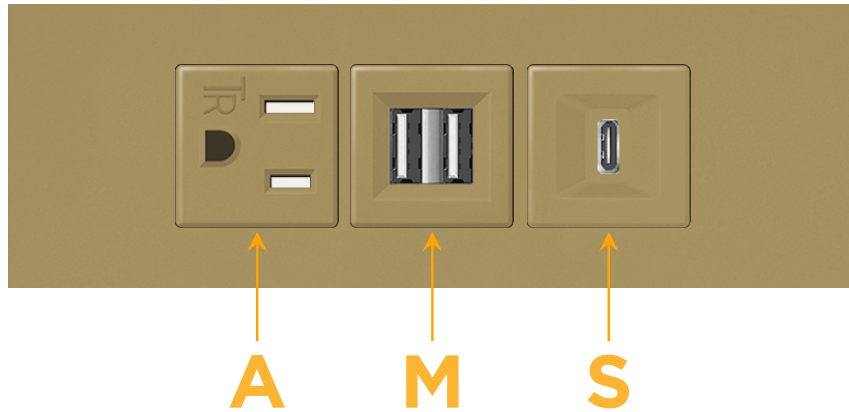

M-POWER-3T

AC POWER & DATA CONNECTIVITY SOLUTION

M-POWER-3TBZ2-AMS-BZ2ATP

Distributed by

Mormax Company, Inc.

8 Westchester Plaza

Elmsford, NY 10523

914-699-0101

sales@mormax.com

mormax.com

Metro Light & Power's line of power & data solutions offers sophisticated design elements combined with greater ease of installation. Streamlined and low-profile, enhanced by side-exiting cords, our outlets advance the industry with their cutting edge look and feel. We believe flexibility is key, and we provide a variety of mounting options, including the ability to mount in limited spaces. Our outlets are available in many finishes and configurations, in addition to a custom color and finish capability for our clients.

Trim Plate Finish: **UNICOLOR™ BRONZE (ABS)**

Custom Finishes Available

M-POWER-3TBZ2-AMS-BZ2ATP

Features:

Module/Port Options:

- **A** Tamper Resistant AC Receptacle
- **E** USB-A & USB-C (20W)
- **M** Double USB-A (Fast Charging Ports - 18W)
- **H** HDMI
- **6** CAT 6
- **12** RJ 12
- **X** Switched AC
- **Y** 3-Way Switch (Low Voltage)
- **V** USB-C (45W High Speed Charging Port)
- **S** USB-C (25W High Speed Charging Port)
- **R** Switched AC (Rocker Switch)
- **D** Dimmer Switch

Plug:

Supplied with Low Profile Flat 45° Angle 120 VAC Plug

Optional Standard Straight 120 VAC Plug

Optional Straight 120 VAC Pass-through Plug

- CLEAN, COMPACT DESIGN
- STREAMLINED
- LOW PROFILE
- SIDE-EXITING CORDS
- PLUG & PLAY
- 6' AC CORD & PLUG (FLAT PLUG STANDARD)
- CUSTOMIZABLE CONFIGURATIONS AND FINISHES
- UL LISTED FOR MOUNTING IN FURNITURE
- 15A