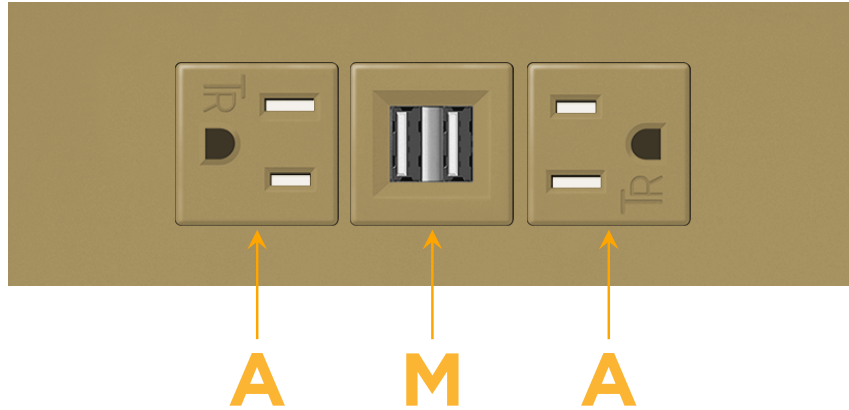

Trim Plate Finish: **UNICOLOR™ BRONZE (ABS)**

Custom Finishes Available

M-POWER-3TBZ2-AMA-BZ2ATP

Features:

Module/Port Options:

- A** Tamper Resistant AC Receptacle
- E** USB-A & USB-C (20W)
- M** Double USB-A (Fast Charging Ports - 18W)
- H** HDMI
- 6** CAT 6
- 12** RJ 12
- X** Switched AC
- Y** 3-Way Switch (Low Voltage)
- V** USB-C (45W High Speed Charging Port)
- S** USB-C (25W High Speed Charging Port)
- R** Switched AC (Rocker Switch)
- D** Dimmer Switch

Plug:

Supplied with Low Profile Flat 45° Angle 120 VAC Plug

Optional Standard Straight 120 VAC Plug

Optional Straight 120 VAC Pass-through Plug

- CLEAN, COMPACT DESIGN
- STREAMLINED
- LOW PROFILE
- SIDE-EXITING CORDS
- PLUG & PLAY
- 6' AC CORD & PLUG (FLAT PLUG STANDARD)
- CUSTOMIZABLE CONFIGURATIONS AND FINISHES
- UL LISTED FOR MOUNTING IN FURNITURE
- 15A

sales@mormax.com

mormax.com

Specs:

Modules/Ports:

- A** Tamper Resistant AC Receptacle
- M** Double USB-A (Fast Charging Ports - 18W)