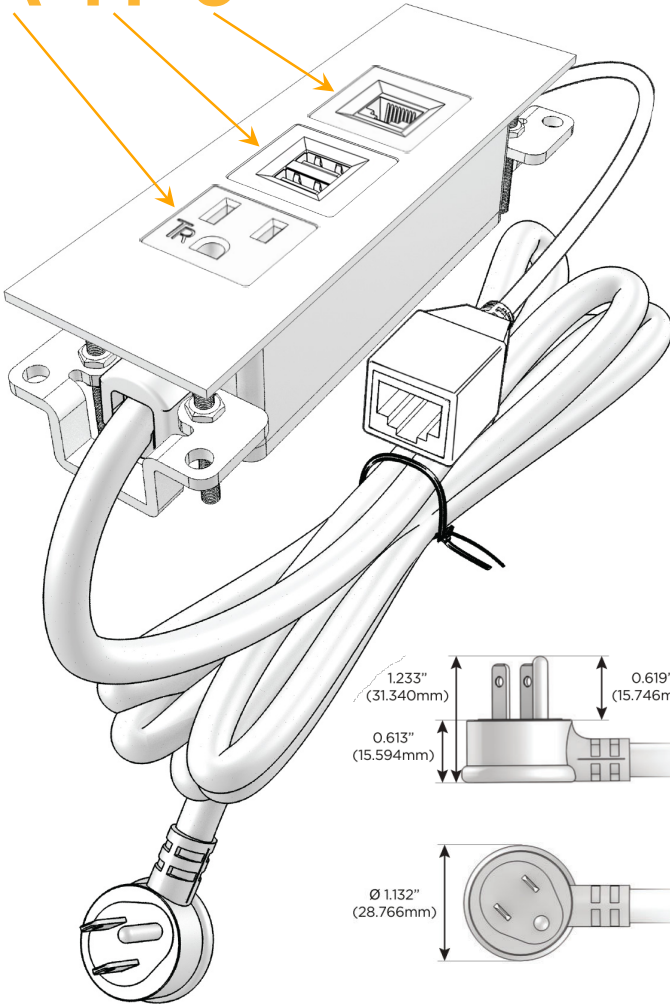

Trim Plate Finish: **UNICOLOR™ BRONZE (ABS)**

Custom Finishes Available

M-POWER-3TBZ2-AM6-BZ2ATP

Features:

Module/Port Options:

- A** Tamper Resistant AC Receptacle
- E** USB-A & USB-C (20W)
- M** Double USB-A (Fast Charging Ports - 18W)
- H** HDMI
- 6** CAT 6
- 12** RJ 12
- X** Switched AC
- Y** 3-Way Switch (Low Voltage)
- V** USB-C (45W High Speed Charging Port)
- S** USB-C (25W High Speed Charging Port)
- R** Switched AC (Rocker Switch)
- D** Dimmer Switch

Plug:

Supplied with Low Profile Flat 45° Angle 120 VAC Plug

Optional Standard Straight 120 VAC Plug

Optional Straight 120 VAC Pass-through Plug

- CLEAN, COMPACT DESIGN
- STREAMLINED
- LOW PROFILE
- SIDE-EXITING CORDS
- PLUG & PLAY
- 6' AC CORD & PLUG (FLAT PLUG STANDARD)
- CUSTOMIZABLE CONFIGURATIONS AND FINISHES
- UL LISTED FOR MOUNTING IN FURNITURE
- 15A

M-POWER-3T

AC POWER & DATA CONNECTIVITY SOLUTION

M-POWER-3TBZ2-AM6-BZ2ATP

Specs:

Modules/Ports:

- A** Tamper Resistant AC Receptacle
- M** Double USB-A (Fast Charging Ports - 18W)
- 6** CAT 6

A M 6

Distributed by