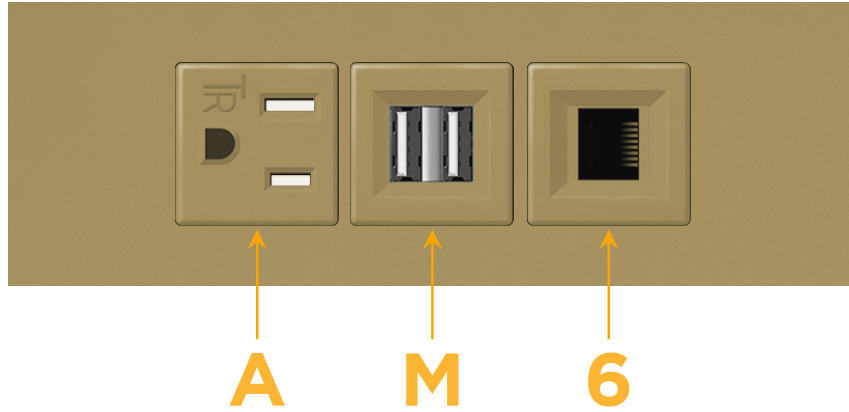

Trim Plate Finish: **UNICOLOR™ BRONZE (ABS)**

Custom Finishes Available

M-POWER-3TBZ2-AM6-BZ2ATP

Features:

Module/Port Options:

- A** Tamper Resistant AC Receptacle
- E** USB-A & USB-C (20W)
- M** Double USB-A (Fast Charging Ports - 18W)
- H** HDMI
- 6** CAT 6
- 12** RJ 12
- X** Switched AC
- Y** 3-Way Switch (Low Voltage)
- V** USB-C (45W High Speed Charging Port)
- S** USB-C (25W High Speed Charging Port)
- R** Switched AC (Rocker Switch)
- D** Dimmer Switch

Plug:

Supplied with Low Profile Flat 45° Angle 120 VAC Plug

Optional Standard Straight 120 VAC Plug

Optional Straight 120 VAC Pass-through Plug

- CLEAN, COMPACT DESIGN
- STREAMLINED
- LOW PROFILE
- SIDE-EXITING CORDS
- PLUG & PLAY
- 6' AC CORD & PLUG (FLAT PLUG STANDARD)
- CUSTOMIZABLE CONFIGURATIONS AND FINISHES
- UL LISTED FOR MOUNTING IN FURNITURE
- 15A

M-POWER-3T

AC POWER & DATA CONNECTIVITY SOLUTION

M-POWER-3TBZ2-AM6-BZ2ATP

Specs:

Modules/Ports:

- A** Tamper Resistant AC Receptacle
- M** Double USB-A (Fast Charging Ports - 18W)
- 6** CAT 6

A M 6

Distributed by