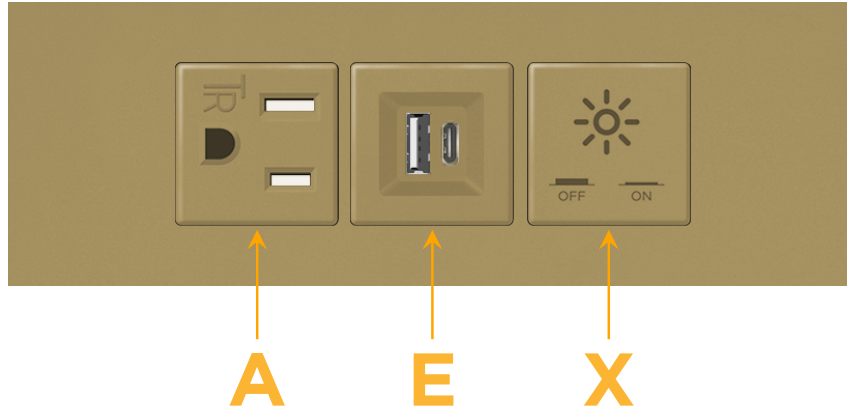

Trim Plate Finish: **UNICOLOR™ BRONZE (ABS)**

Custom Finishes Available

M-POWER-3TBZ2-AEX-BZ2ATP

Features:

Module/Port Options:

- A** Tamper Resistant AC Receptacle
- E** USB-A & USB-C (20W)
- M** Double USB-A (Fast Charging Ports - 18W)
- H** HDMI
- 6** CAT 6
- 12** RJ 12
- X** Switched AC
- Y** 3-Way Switch (Low Voltage)
- V** USB-C (45W High Speed Charging Port)
- S** USB-C (25W High Speed Charging Port)
- R** Switched AC (Rocker Switch)
- D** Dimmer Switch

Plug:

Supplied with Low Profile Flat 45° Angle 120 VAC Plug

Optional Standard Straight 120 VAC Plug

Optional Straight 120 VAC Pass-through Plug

- CLEAN, COMPACT DESIGN
- STREAMLINED
- LOW PROFILE
- SIDE-EXITING CORDS
- PLUG & PLAY
- 6' AC CORD & PLUG (FLAT PLUG STANDARD)
- CUSTOMIZABLE CONFIGURATIONS AND FINISHES
- UL LISTED FOR MOUNTING IN FURNITURE
- 15A

sales@mormax.com

mormax.com

Specs:

Modules/Ports:

- A Tamper Resistant AC Receptacle
- E USB-A & USB-C (20W)
- X Switched AC