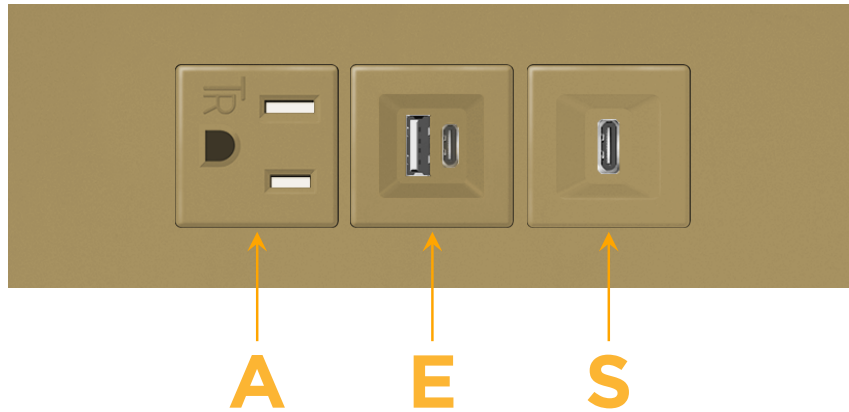

Trim Plate Finish: **UNICOLOR™ BRONZE (ABS)**

Custom Finishes Available

M-POWER-3TBZ2-AES-BZ2ATP

Features:

Module/Port Options:

- A** Tamper Resistant AC Receptacle
- E** USB-A & USB-C (20W)
- M** Double USB-A (Fast Charging Ports - 18W)
- H** HDMI
- 6** CAT 6
- 12** RJ 12
- X** Switched AC
- Y** 3-Way Switch (Low Voltage)
- V** USB-C (45W High Speed Charging Port)
- S** USB-C (25W High Speed Charging Port)
- R** Switched AC (Rocker Switch)
- D** Dimmer Switch

Plug:

Supplied with Low Profile Flat 45° Angle 120 VAC Plug

Optional Standard Straight 120 VAC Plug

Optional Straight 120 VAC Pass-through Plug

- CLEAN, COMPACT DESIGN
- STREAMLINED
- LOW PROFILE
- SIDE-EXITING CORDS
- PLUG & PLAY
- 6' AC CORD & PLUG (FLAT PLUG STANDARD)
- CUSTOMIZABLE CONFIGURATIONS AND FINISHES
- UL LISTED FOR MOUNTING IN FURNITURE
- 15A

sales@mormax.com

mormax.com

Specs:

Modules/Ports:

- A** Tamper Resistant AC Receptacle
- E** USB-A & USB-C (20W)
- S** USB-C (25W High Speed Charging Port)