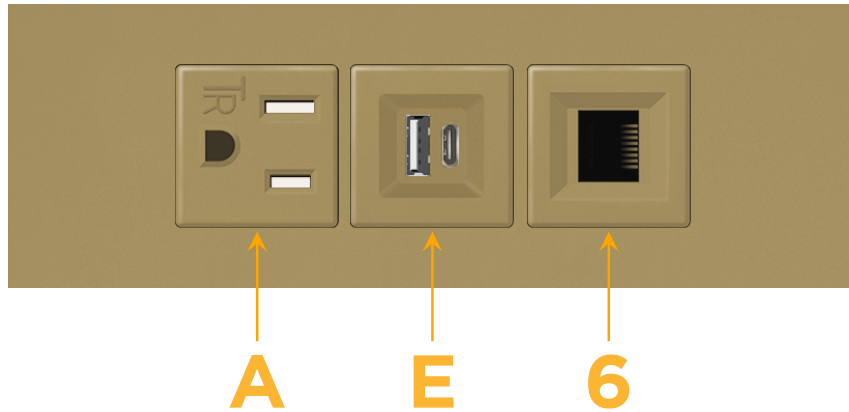

Trim Plate Finish: **UNICOLOR™ BRONZE (ABS)**

Custom Finishes Available

M-POWER-3TBZ2-AE6-BZ2ATP

Features:

Module/Port Options:

- A** Tamper Resistant AC Receptacle
- E** USB-A & USB-C (20W)
- M** Double USB-A (Fast Charging Ports - 18W)
- H** HDMI
- 6** CAT 6
- 12** RJ 12
- X** Switched AC
- Y** 3-Way Switch (Low Voltage)
- V** USB-C (45W High Speed Charging Port)
- S** USB-C (25W High Speed Charging Port)
- R** Switched AC (Rocker Switch)
- D** Dimmer Switch

Plug:

Supplied with Low Profile Flat 45° Angle 120 VAC Plug

Optional Standard Straight 120 VAC Plug

Optional Straight 120 VAC Pass-through Plug

- CLEAN, COMPACT DESIGN
- STREAMLINED
- LOW PROFILE
- SIDE-EXITING CORDS
- PLUG & PLAY
- 6' AC CORD & PLUG (FLAT PLUG STANDARD)
- CUSTOMIZABLE CONFIGURATIONS AND FINISHES
- UL LISTED FOR MOUNTING IN FURNITURE
- 15A

sales@mormax.com

mormax.com

Specs:

Modules/Ports:

- A** Tamper Resistant AC Receptacle
- E** USB-A & USB-C (20W)
- 6** CAT 6