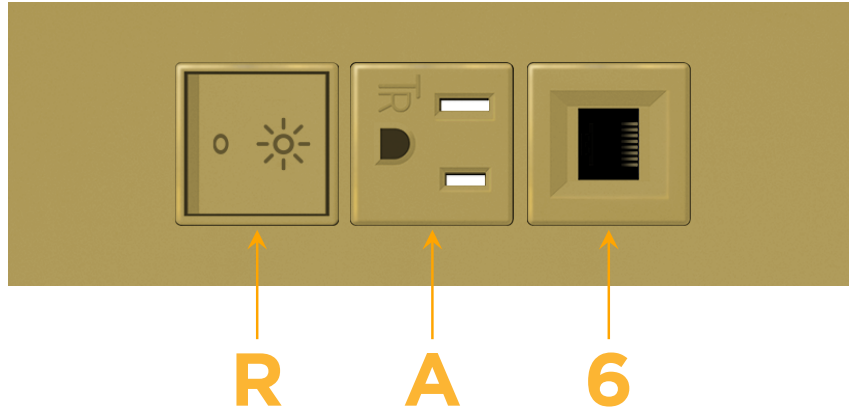

M-POWER-3T

AC POWER & DATA CONNECTIVITY SOLUTION

M-POWER-3TBR2-RA6-BR2ATP

Distributed by

Mormax Company, Inc.

8 Westchester Plaza

Elmsford, NY 10523

914-699-0101

sales@mormax.com

mormax.com

Metro Light & Power's line of power & data solutions offers sophisticated design elements combined with greater ease of installation. Streamlined and low-profile, enhanced by side-exiting cords, our outlets advance the industry with their cutting edge look and feel. We believe flexibility is key, and we provide a variety of mounting options, including the ability to mount in limited spaces. Our outlets are available in many finishes and configurations, in addition to a custom color and finish capability for our clients.

Trim Plate Finish: **UNICOLOR™ BRASS (ABS)**

Custom Finishes Available

M-POWER-3TBR2-RA6-BR2ATP

Features:

Module/Port Options:

- **A** Tamper Resistant AC Receptacle
- **E** USB-A & USB-C (20W)
- **M** Double USB-A (Fast Charging Ports - 18W)
- **H** HDMI
- **6** CAT 6
- **12** RJ 12
- **X** Switched AC
- **Y** 3-Way Switch (Low Voltage)
- **V** USB-C (45W High Speed Charging Port)
- **S** USB-C (25W High Speed Charging Port)
- **R** Switched AC (Rocker Switch)
- **D** Dimmer Switch

Plug:

Supplied with Low Profile Flat 45° Angle 120 VAC Plug

Optional Standard Straight 120 VAC Plug

Optional Straight 120 VAC Pass-through Plug

- CLEAN, COMPACT DESIGN
- STREAMLINED
- LOW PROFILE
- SIDE-EXITING CORDS
- PLUG & PLAY
- 6' AC CORD & PLUG (FLAT PLUG STANDARD)
- CUSTOMIZABLE CONFIGURATIONS AND FINISHES
- UL LISTED FOR MOUNTING IN FURNITURE
- 15A