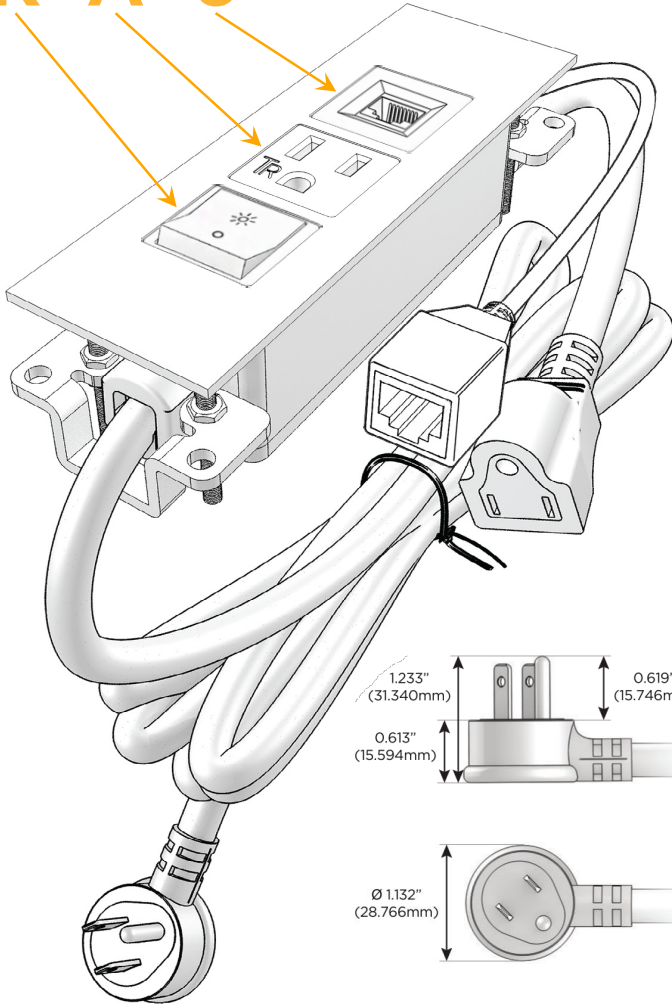

M-POWER-3T

AC POWER & DATA CONNECTIVITY SOLUTION

M-POWER-3TBR2-RA6-BR2ATP

Distributed by

Mormax Company, Inc.

8 Westchester Plaza

Elmsford, NY 10523

914-699-0101

sales@mormax.com

mormax.com

Specs:

Modules/Ports:

- **R** Switched AC (Rocker Switch)
- **A** Tamper Resistant AC Receptacle
- **6** CAT 6

R A 6