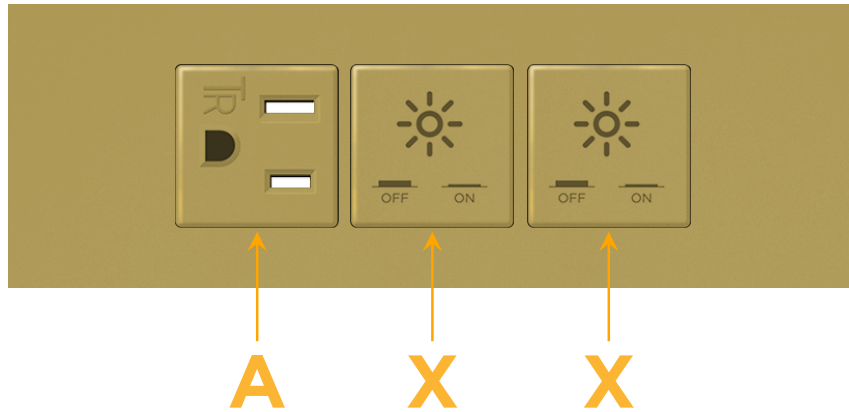

M-POWER-3T

AC POWER & DATA CONNECTIVITY SOLUTION

M-POWER-3TBR2-AXX-BR2ATP

Distributed by

Mormax Company, Inc.

8 Westchester Plaza

Elmsford, NY 10523

914-699-0101

sales@mormax.com

mormax.com

Metro Light & Power's line of power & data solutions offers sophisticated design elements combined with greater ease of installation. Streamlined and low-profile, enhanced by side-exiting cords, our outlets advance the industry with their cutting edge look and feel. We believe flexibility is key, and we provide a variety of mounting options, including the ability to mount in limited spaces. Our outlets are available in many finishes and configurations, in addition to a custom color and finish capability for our clients.

Trim Plate Finish: **UNICOLOR™ BRASS (ABS)**

Custom Finishes Available

M-POWER-3TBR2-AXX-BR2ATP

Features:

Module/Port Options:

- **A** Tamper Resistant AC Receptacle
- **E** USB-A & USB-C (20W)
- **M** Double USB-A (Fast Charging Ports - 18W)
- **H** HDMI
- **6** CAT 6
- **12** RJ 12
- **X** Switched AC
- **Y** 3-Way Switch (Low Voltage)
- **V** USB-C (45W High Speed Charging Port)
- **S** USB-C (25W High Speed Charging Port)
- **R** Switched AC (Rocker Switch)
- **D** Dimmer Switch

Plug:

Supplied with Low Profile Flat 45° Angle 120 VAC Plug

Optional Standard Straight 120 VAC Plug

Optional Straight 120 VAC Pass-through Plug

- CLEAN, COMPACT DESIGN
- STREAMLINED
- LOW PROFILE
- SIDE-EXITING CORDS
- PLUG & PLAY
- 6' AC CORD & PLUG (FLAT PLUG STANDARD)
- CUSTOMIZABLE CONFIGURATIONS AND FINISHES
- UL LISTED FOR MOUNTING IN FURNITURE
- 15A