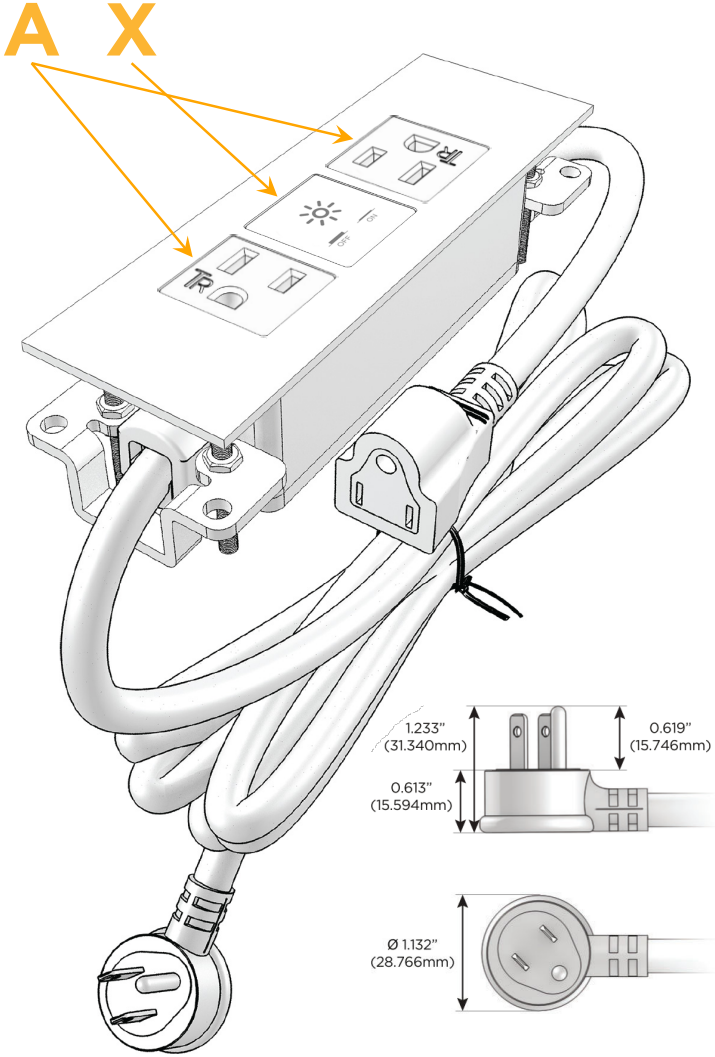

M-POWER-3T

AC POWER & DATA CONNECTIVITY SOLUTION

M-POWER-3TBR2-AXA-BR2ATP

Specs:

Modules/Ports:

- **A** Tamper Resistant AC Receptacle
- **X** Switched AC

Distributed by

Mormax Company, Inc.

8 Westchester Plaza

Elmsford, NY 10523

914-699-0101

sales@mormax.com

mormax.com