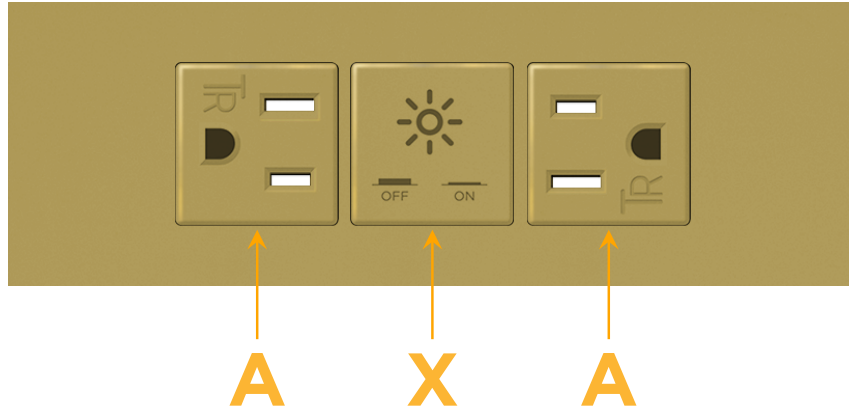

M-POWER-3T

AC POWER & DATA CONNECTIVITY SOLUTION

M-POWER-3TBR2-AXA-BR2ATP

Distributed by

Mormax Company, Inc.

8 Westchester Plaza

Elmsford, NY 10523

914-699-0101

sales@mormax.com

mormax.com

Metro Light & Power's line of power & data solutions offers sophisticated design elements combined with greater ease of installation. Streamlined and low-profile, enhanced by side-exiting cords, our outlets advance the industry with their cutting edge look and feel. We believe flexibility is key, and we provide a variety of mounting options, including the ability to mount in limited spaces. Our outlets are available in many finishes and configurations, in addition to a custom color and finish capability for our clients.

Trim Plate Finish: **UNICOLOR™ BRASS (ABS)**

Custom Finishes Available

M-POWER-3TBR2-AXA-BR2ATP

Features:

Module/Port Options:

- **A** Tamper Resistant AC Receptacle
- **E** USB-A & USB-C (20W)
- **M** Double USB-A (Fast Charging Ports - 18W)
- **H** HDMI
- **6** CAT 6
- **12** RJ 12
- **X** Switched AC
- **Y** 3-Way Switch (Low Voltage)
- **V** USB-C (45W High Speed Charging Port)
- **S** USB-C (25W High Speed Charging Port)
- **R** Switched AC (Rocker Switch)
- **D** Dimmer Switch

Plug:

Supplied with Low Profile Flat 45° Angle 120 VAC Plug

Optional Standard Straight 120 VAC Plug

Optional Straight 120 VAC Pass-through Plug

- CLEAN, COMPACT DESIGN
- STREAMLINED
- LOW PROFILE
- SIDE-EXITING CORDS
- PLUG & PLAY
- 6' AC CORD & PLUG (FLAT PLUG STANDARD)
- CUSTOMIZABLE CONFIGURATIONS AND FINISHES
- UL LISTED FOR MOUNTING IN FURNITURE
- 15A