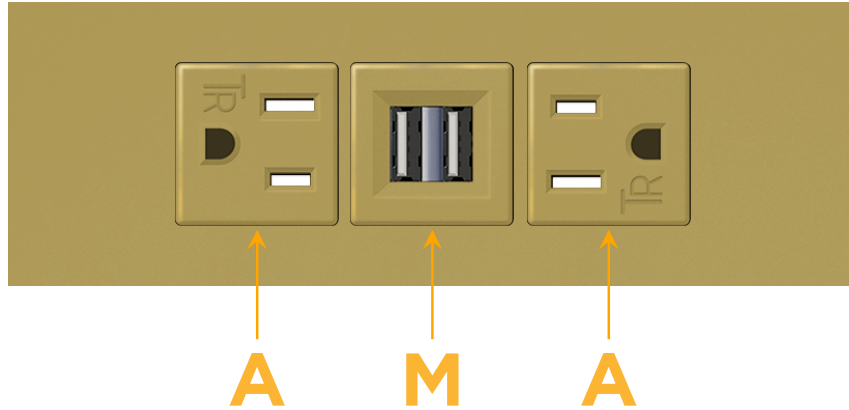

M-POWER-3T

AC POWER & DATA CONNECTIVITY SOLUTION

M-POWER-3TBR2-AMA-BR2ATP

Distributed by

Mormax Company, Inc.

8 Westchester Plaza

Elmsford, NY 10523

914-699-0101

sales@mormax.com

mormax.com

Metro Light & Power's line of power & data solutions offers sophisticated design elements combined with greater ease of installation. Streamlined and low-profile, enhanced by side-exiting cords, our outlets advance the industry with their cutting edge look and feel. We believe flexibility is key, and we provide a variety of mounting options, including the ability to mount in limited spaces. Our outlets are available in many finishes and configurations, in addition to a custom color and finish capability for our clients.

Trim Plate Finish: **UNICOLOR™ BRASS (ABS)**

Custom Finishes Available

M-POWER-3TBR2-AMA-BR2ATP

Features:

Module/Port Options:

- **A** Tamper Resistant AC Receptacle
- **E** USB-A & USB-C (20W)
- **M** Double USB-A (Fast Charging Ports - 18W)
- **H** HDMI
- **6** CAT 6
- **12** RJ 12
- **X** Switched AC
- **Y** 3-Way Switch (Low Voltage)
- **V** USB-C (45W High Speed Charging Port)
- **S** USB-C (25W High Speed Charging Port)
- **R** Switched AC (Rocker Switch)
- **D** Dimmer Switch

Plug:

Supplied with Low Profile Flat 45° Angle 120 VAC Plug

Optional Standard Straight 120 VAC Plug

Optional Straight 120 VAC Pass-through Plug

- CLEAN, COMPACT DESIGN
- STREAMLINED
- LOW PROFILE
- SIDE-EXITING CORDS
- PLUG & PLAY
- 6' AC CORD & PLUG (FLAT PLUG STANDARD)
- CUSTOMIZABLE CONFIGURATIONS AND FINISHES
- UL LISTED FOR MOUNTING IN FURNITURE
- 15A