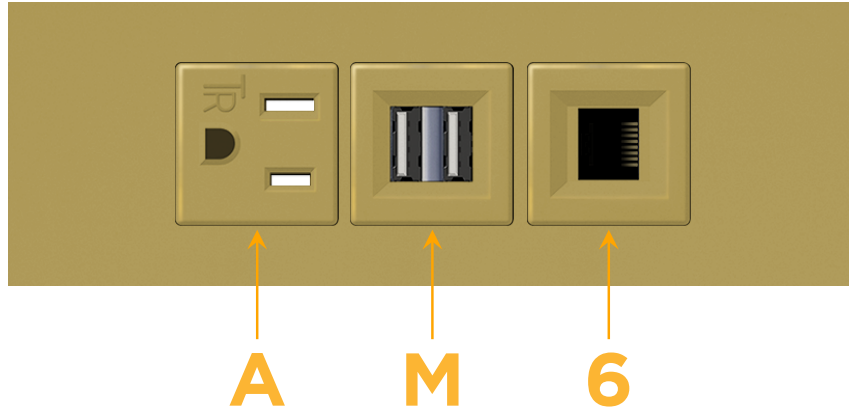

Trim Plate Finish: **UNICOLOR™ BRASS (ABS)**

Custom Finishes Available

M-POWER-3TBR2-AM6-BR2ATP

Features:

Module/Port Options:

- A** Tamper Resistant AC Receptacle
- E** USB-A & USB-C (20W)
- M** Double USB-A (Fast Charging Ports - 18W)
- H** HDMI
- 6** CAT 6
- 12** RJ 12
- X** Switched AC
- Y** 3-Way Switch (Low Voltage)
- V** USB-C (45W High Speed Charging Port)
- S** USB-C (25W High Speed Charging Port)
- R** Switched AC (Rocker Switch)
- D** Dimmer Switch

Plug:

Supplied with Low Profile Flat 45° Angle 120 VAC Plug

Optional Standard Straight 120 VAC Plug

Optional Straight 120 VAC Pass-through Plug

- CLEAN, COMPACT DESIGN
- STREAMLINED
- LOW PROFILE
- SIDE-EXITING CORDS
- PLUG & PLAY
- 6' AC CORD & PLUG (FLAT PLUG STANDARD)
- CUSTOMIZABLE CONFIGURATIONS AND FINISHES
- UL LISTED FOR MOUNTING IN FURNITURE
- 15A

sales@mormax.com

mormax.com

Specs:

Modules/Ports:

- A** Tamper Resistant AC Receptacle
- M** Double USB-A (Fast Charging Ports - 18W)
- 6** CAT 6

A M 6