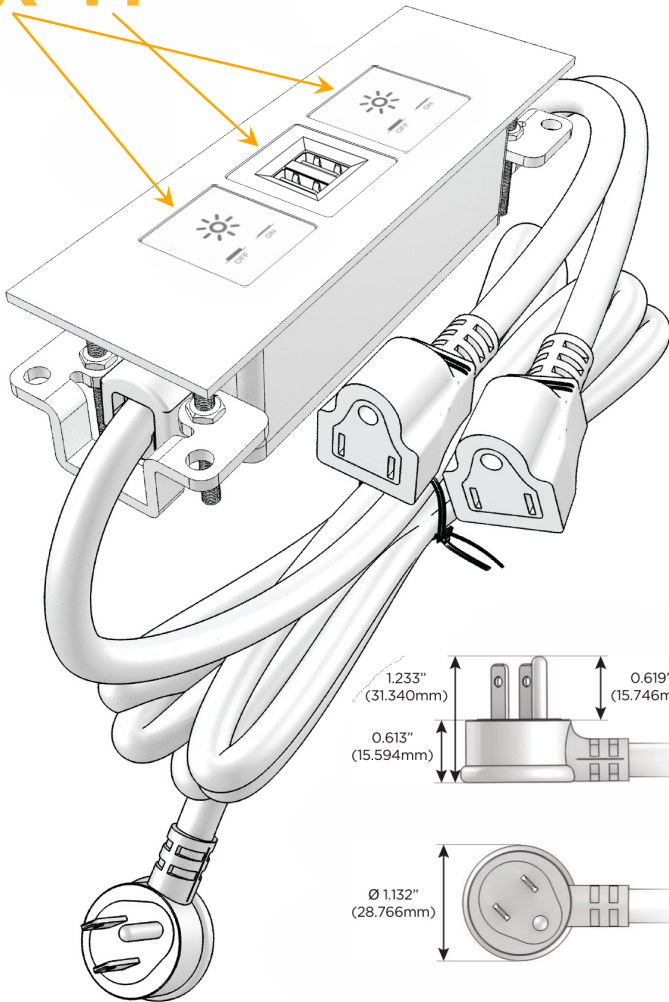

### Module/Port Options:

- A** Tamper Resistant AC Receptacle
- E** USB-A & USB-C (20W)
- M** Double USB-A (Fast Charging Ports - 18W)
- H** HDMI
- 6** CAT 6
- 12** RJ 12
- X** Switched AC
- Y** 3-Way Switch (Low Voltage)
- V** USB-C (45W High Speed Charging Port)
- S** USB-C (25W High Speed Charging Port)
- R** Switched AC (Rocker Switch)
- D** Dimmer Switch

### Plug:

Supplied with Low Profile Flat 45° Angle 120 VAC Plug

Optional Standard Straight 120 VAC Plug

Optional Straight 120 VAC Pass-through Plug

- CLEAN, COMPACT DESIGN
- STREAMLINED
- LOW PROFILE
- SIDE-EXITING CORDS
- PLUG & PLAY
- 6' AC CORD & PLUG (FLAT PLUG STANDARD)
- CUSTOMIZABLE CONFIGURATIONS AND FINISHES
- UL LISTED FOR MOUNTING IN FURNITURE
- 15A

sales@mormax.com

mormax.com

Specs:

**Modules/Ports:**

**X** Switched AC

**M** Double USB-A (Fast Charging Ports - 18W)

**X M**

TOP