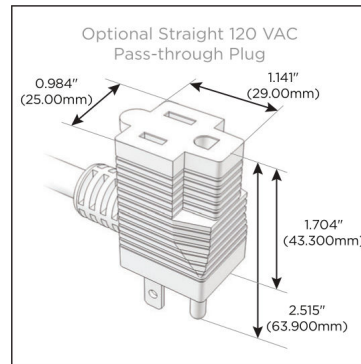

### Module/Port Options:

- A** Tamper Resistant AC Receptacle
- E** USB-A & USB-C (20W)
- M** Double USB-A (Fast Charging Ports - 18W)
- H** HDMI
- 6** CAT 6
- 12** RJ 12
- X** Switched AC
- Y** 3-Way Switch (Low Voltage)
- V** USB-C (45W High Speed Charging Port)
- S** USB-C (25W High Speed Charging Port)
- R** Switched AC (Rocker Switch)
- D** Dimmer Switch

### Plug:

Supplied with Low Profile Flat 45° Angle 120 VAC Plug

Optional Standard Straight 120 VAC Plug

Optional Straight 120 VAC Pass-through Plug

- CLEAN, COMPACT DESIGN
- STREAMLINED
- LOW PROFILE
- SIDE-EXITING CORDS
- PLUG & PLAY
- 6' AC CORD & PLUG (FLAT PLUG STANDARD)
- CUSTOMIZABLE CONFIGURATIONS AND FINISHES
- UL LISTED FOR MOUNTING IN FURNITURE
- 15A

sales@mormax.com

mormax.com

Specs:

**Modules/Ports:**

**X** Switched AC

**M** Double USB-A (Fast Charging Ports - 18W)

**X M**

TOP