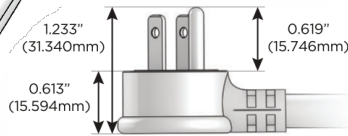

sales@mormax.com

mormax.com

Specs:

**Modules/Ports:**

**X** Switched AC

**M** Double USB-A (Fast Charging Ports - 18W)

**X M**

TOP