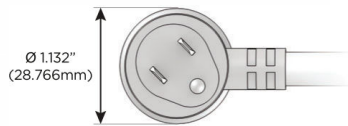

### Plug:

Supplied with Low Profile Flat 45° Angle 120 VAC Plug

Optional Standard Straight 120 VAC Plug

Optional Straight 120 VAC Pass-through Plug

- CLEAN, COMPACT DESIGN
- STREAMLINED
- LOW PROFILE
- SIDE-EXITING CORDS
- PLUG & PLAY
- 6' AC CORD & PLUG (FLAT PLUG STANDARD)
- CUSTOMIZABLE CONFIGURATIONS AND FINISHES
- UL LISTED FOR MOUNTING IN FURNITURE
- 15A

sales@mormax.com

mormax.com

Specs:

**Modules/Ports:**

**X** Switched AC

**M** Double USB-A (Fast Charging Ports - 18W)

**X M**

TOP