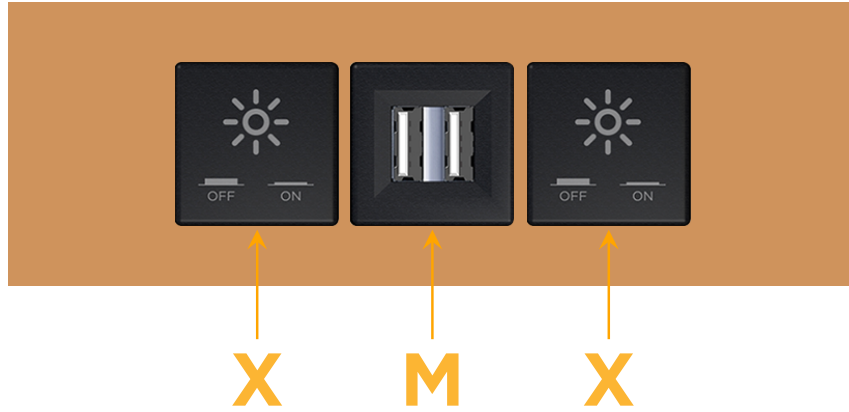

M-POWER-3T

AC POWER & DATA CONNECTIVITY SOLUTION

M-POWER-3T-XXM-CTP

Distributed by

Mormax Company, Inc.

8 Westchester Plaza

Elmsford, NY 10523

914-699-0101

sales@mormax.com

mormax.com

Metro Light & Power's line of power & data solutions offers sophisticated design elements combined with greater ease of installation. Streamlined and low-profile, enhanced by side-exiting cords, our outlets advance the industry with their cutting edge look and feel. We believe flexibility is key, and we provide a variety of mounting options, including the ability to mount in limited spaces. Our outlets are available in many finishes and configurations, in addition to a custom color and finish capability for our clients.

Trim Plate Finish: **SOLID COPPER**

Custom Finishes Available

M-POWER-3T-XXM-CTP

Features:

Module/Port Options:

- **A** Tamper Resistant AC Receptacle
- **E** USB-A & USB-C (20W)
- **M** Double USB-A (Fast Charging Ports - 18W)
- **H** HDMI
- **6** CAT 6
- **12** RJ 12
- **X** Switched AC
- **Y** 3-Way Switch (Low Voltage)
- **V** USB-C (45W High Speed Charging Port)
- **S** USB-C (25W High Speed Charging Port)
- **R** Switched AC (Rocker Switch)
- **D** Dimmer Switch

Plug:

Supplied with Low Profile Flat 45° Angle 120 VAC Plug

Optional Standard Straight 120 VAC Plug

Optional Straight 120 VAC Pass-through Plug

- CLEAN, COMPACT DESIGN
- STREAMLINED
- LOW PROFILE
- SIDE-EXITING CORDS
- PLUG & PLAY
- 6' AC CORD & PLUG (FLAT PLUG STANDARD)
- CUSTOMIZABLE CONFIGURATIONS AND FINISHES
- UL LISTED FOR MOUNTING IN FURNITURE
- 15A