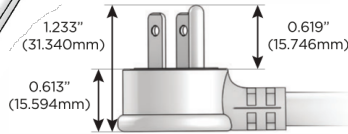

Mormax Company, Inc.

8 Westchester Plaza

Elmsford, NY 10523

914-699-0101

sales@mormax.com

mormax.com

X M