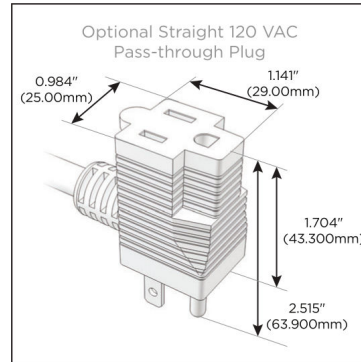

M-POWER-3T

AC POWER & DATA CONNECTIVITY SOLUTION

M-POWER-3T-XMX-BZ5ATP

Specs:

Modules/Ports:

X Switched AC

M Double USB-A (Fast Charging Ports - 18W)

Distributed by

Mormax Company, Inc.

8 Westchester Plaza

Elmsford, NY 10523

914-699-0101

sales@mormax.com

mormax.com

X M