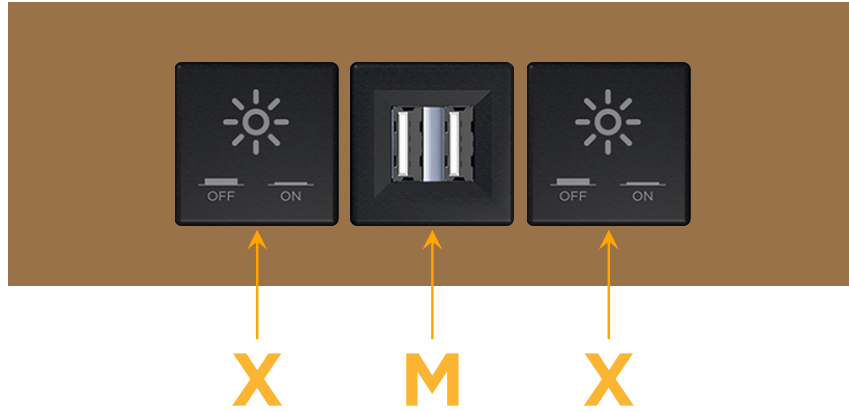

M-POWER-3T

AC POWER & DATA CONNECTIVITY SOLUTION

M-POWER-3T-XXM-BZ5ATP

Distributed by

Mormax Company, Inc.

8 Westchester Plaza

Elmsford, NY 10523

914-699-0101

sales@mormax.com

mormax.com

Metro Light & Power's line of power & data solutions offers sophisticated design elements combined with greater ease of installation. Streamlined and low-profile, enhanced by side-exiting cords, our outlets advance the industry with their cutting edge look and feel. We believe flexibility is key, and we provide a variety of mounting options, including the ability to mount in limited spaces. Our outlets are available in many finishes and configurations, in addition to a custom color and finish capability for our clients.

Trim Plate Finish: **ARCHITECTURAL BRONZE (ABS)**

Custom Finishes Available

M-POWER-3T-XXM-BZ5ATP

Features:

Module/Port Options:

- **A** Tamper Resistant AC Receptacle
- **E** USB-A & USB-C (20W)
- **M** Double USB-A (Fast Charging Ports - 18W)
- **H** HDMI
- **6** CAT 6
- **12** RJ 12
- **X** Switched AC
- **Y** 3-Way Switch (Low Voltage)
- **V** USB-C (45W High Speed Charging Port)
- **S** USB-C (25W High Speed Charging Port)
- **R** Switched AC (Rocker Switch)
- **D** Dimmer Switch

Plug:

Supplied with Low Profile Flat 45° Angle 120 VAC Plug

Optional Standard Straight 120 VAC Plug

Optional Straight 120 VAC Pass-through Plug

- CLEAN, COMPACT DESIGN
- STREAMLINED
- LOW PROFILE
- SIDE-EXITING CORDS
- PLUG & PLAY
- 6' AC CORD & PLUG (FLAT PLUG STANDARD)
- CUSTOMIZABLE CONFIGURATIONS AND FINISHES
- UL LISTED FOR MOUNTING IN FURNITURE
- 15A