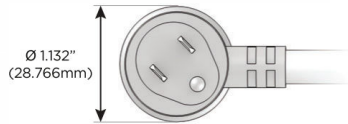

Mormax Company, Inc.

8 Westchester Plaza

Elmsford, NY 10523

914-699-0101

sales@mormax.com

mormax.com

X M