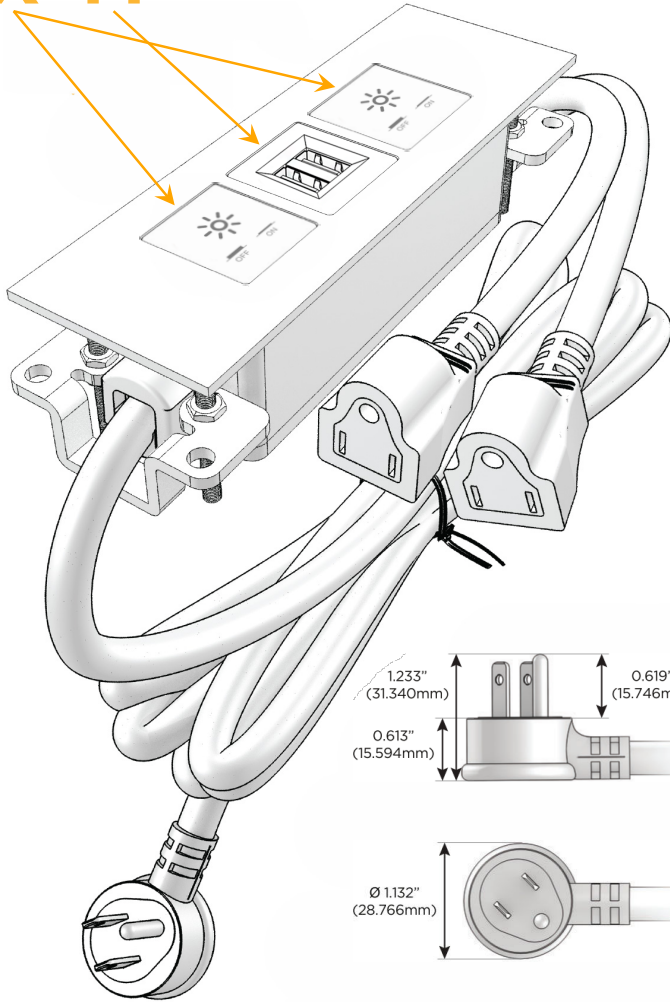

M-POWER-3T

AC POWER & DATA CONNECTIVITY SOLUTION

M-POWER-3T-XMX-BZ5ATP

Specs:

Modules/Ports:

X Switched AC

M Double USB-A (Fast Charging Ports - 18W)

Distributed by

Mormax Company, Inc.

8 Westchester Plaza

Elmsford, NY 10523

914-699-0101

sales@mormax.com

mormax.com

X M