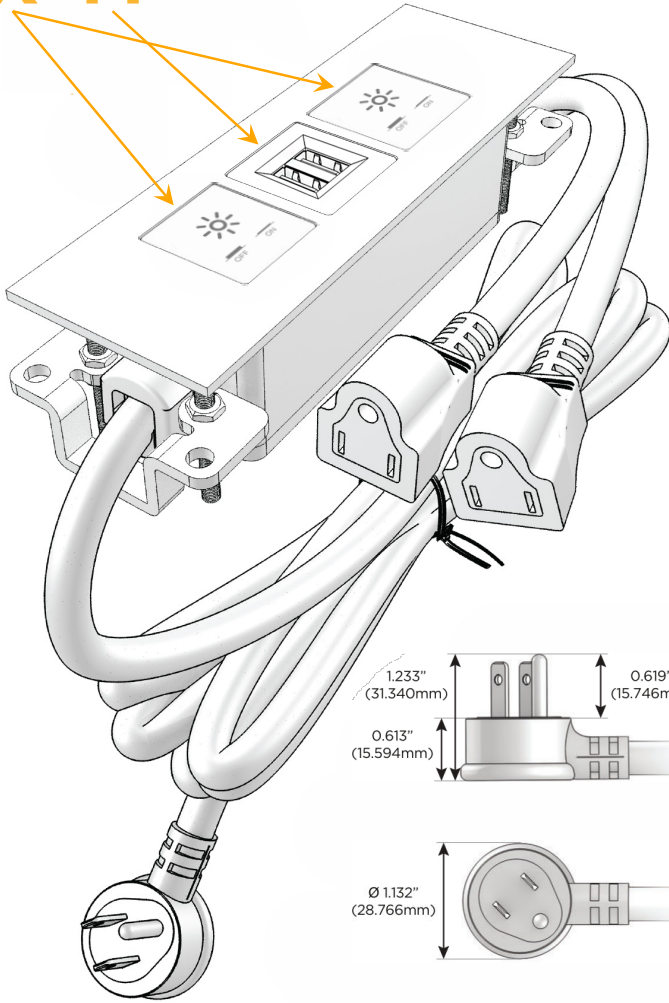

M-POWER-3T

AC POWER & DATA CONNECTIVITY SOLUTION

M-POWER-3T-XMX-BZ5AATP

Specs:

Modules/Ports:

X Switched AC

M Double USB-A (Fast Charging Ports - 18W)

Distributed by

Mormax Company, Inc.

8 Westchester Plaza

Elmsford, NY 10523

914-699-0101

sales@mormax.com

mormax.com

X M