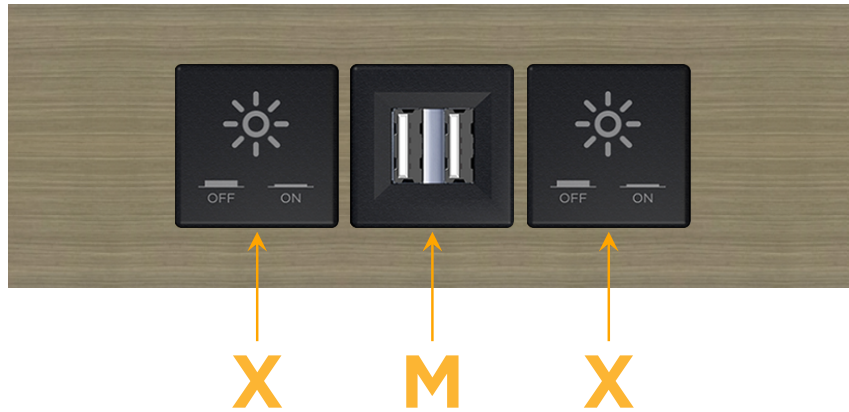

Trim Plate Finish: **ANTIQUED ARCHITECTURAL BRONZE (ABS)**

Custom Finishes Available

M-POWER-3T-XXM-BZ5AATP

Features:

Module/Port Options:

- A** Tamper Resistant AC Receptacle
- E** USB-A & USB-C (20W)
- M** Double USB-A (Fast Charging Ports - 18W)
- H** HDMI
- 6** CAT 6
- 12** RJ 12
- X** Switched AC
- Y** 3-Way Switch (Low Voltage)
- V** USB-C (45W High Speed Charging Port)
- S** USB-C (25W High Speed Charging Port)
- R** Switched AC (Rocker Switch)
- D** Dimmer Switch

Plug:

Supplied with Low Profile Flat 45° Angle 120 VAC Plug

Optional Standard Straight 120 VAC Plug

Optional Straight 120 VAC Pass-through Plug

- CLEAN, COMPACT DESIGN
- STREAMLINED
- LOW PROFILE
- SIDE-EXITING CORDS
- PLUG & PLAY
- 6' AC CORD & PLUG (FLAT PLUG STANDARD)
- CUSTOMIZABLE CONFIGURATIONS AND FINISHES
- UL LISTED FOR MOUNTING IN FURNITURE
- 15A

M-POWER-3T

AC POWER & DATA CONNECTIVITY SOLUTION

M-POWER-3T-XMX-BZ5AATP

Specs:

Modules/Ports:

X Switched AC

M Double USB-A (Fast Charging Ports - 18W)

Distributed by