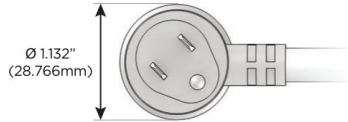

Mormax Company, Inc.

8 Westchester Plaza

Elmsford, NY 10523

914-699-0101

sales@mormax.com

mormax.com

X M