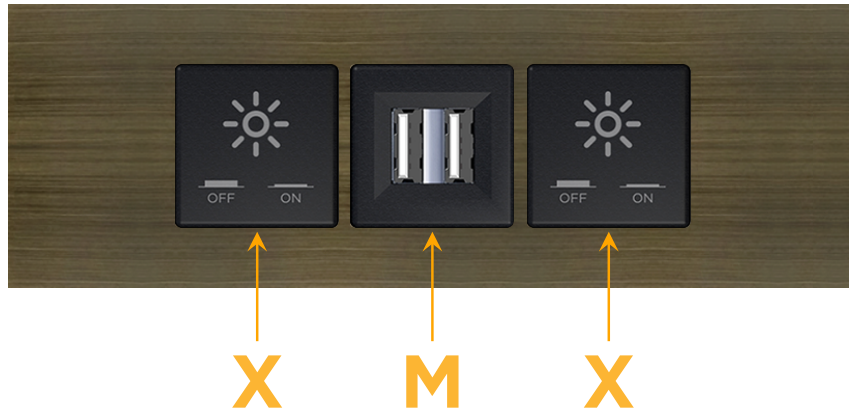

M-POWER-3T

AC POWER & DATA CONNECTIVITY SOLUTION

M-POWER-3T-XXM-APATP

Distributed by

Mormax Company, Inc.

8 Westchester Plaza

Elmsford, NY 10523

914-699-0101

sales@mormax.com

mormax.com

Metro Light & Power's line of power & data solutions offers sophisticated design elements combined with greater ease of installation. Streamlined and low-profile, enhanced by side-exiting cords, our outlets advance the industry with their cutting edge look and feel. We believe flexibility is key, and we provide a variety of mounting options, including the ability to mount in limited spaces. Our outlets are available in many finishes and configurations, in addition to a custom color and finish capability for our clients.

Trim Plate Finish: **SPECIAL ANTIQUE BRONZE (ABS)**

Custom Finishes Available

M-POWER-3T-XXM-APATP

Features:

Module/Port Options:

- **A** Tamper Resistant AC Receptacle
- **E** USB-A & USB-C (20W)
- **M** Double USB-A (Fast Charging Ports - 18W)
- **H** HDMI
- **6** CAT 6
- **12** RJ 12
- **X** Switched AC
- **Y** 3-Way Switch (Low Voltage)
- **V** USB-C (45W High Speed Charging Port)
- **S** USB-C (25W High Speed Charging Port)
- **R** Switched AC (Rocker Switch)
- **D** Dimmer Switch

Plug:

Supplied with Low Profile Flat 45° Angle 120 VAC Plug

Optional Standard Straight 120 VAC Plug

Optional Straight 120 VAC Pass-through Plug

- CLEAN, COMPACT DESIGN
- STREAMLINED
- LOW PROFILE
- SIDE-EXITING CORDS
- PLUG & PLAY
- 6' AC CORD & PLUG (FLAT PLUG STANDARD)
- CUSTOMIZABLE CONFIGURATIONS AND FINISHES
- UL LISTED FOR MOUNTING IN FURNITURE
- 15A