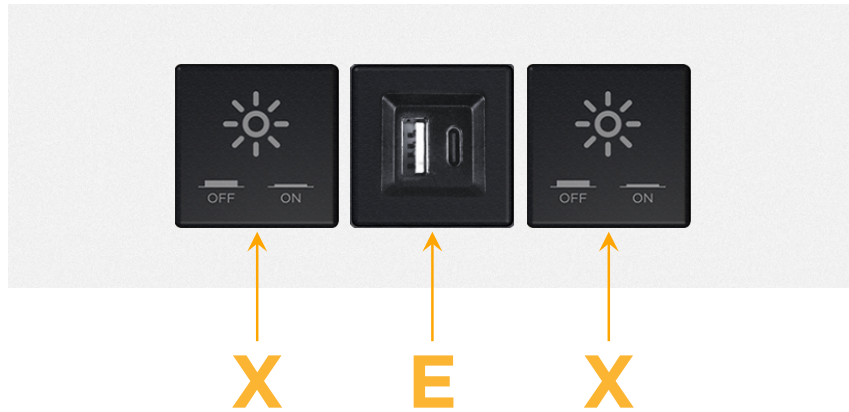

Trim Plate Finish: **WHITE (STEEL)**

Custom Finishes Available

M-POWER-3T-XEX-WTP

Features:

Module/Port Options:

- A** Tamper Resistant AC Receptacle
- E** USB-A & USB-C (20W)
- M** Double USB-A (Fast Charging Ports - 18W)
- H** HDMI
- 6** CAT 6
- 12** RJ 12
- X** Switched AC
- Y** 3-Way Switch (Low Voltage)
- V** USB-C (45W High Speed Charging Port)
- S** USB-C (25W High Speed Charging Port)
- R** Switched AC (Rocker Switch)
- D** Dimmer Switch

Plug:

Supplied with Low Profile Flat 45° Angle 120 VAC Plug

Optional Standard Straight 120 VAC Plug

Optional Straight 120 VAC Pass-through Plug

- CLEAN, COMPACT DESIGN
- STREAMLINED
- LOW PROFILE
- SIDE-EXITING CORDS
- PLUG & PLAY
- 6' AC CORD & PLUG (FLAT PLUG STANDARD)
- CUSTOMIZABLE CONFIGURATIONS AND FINISHES
- UL LISTED FOR MOUNTING IN FURNITURE
- 15A