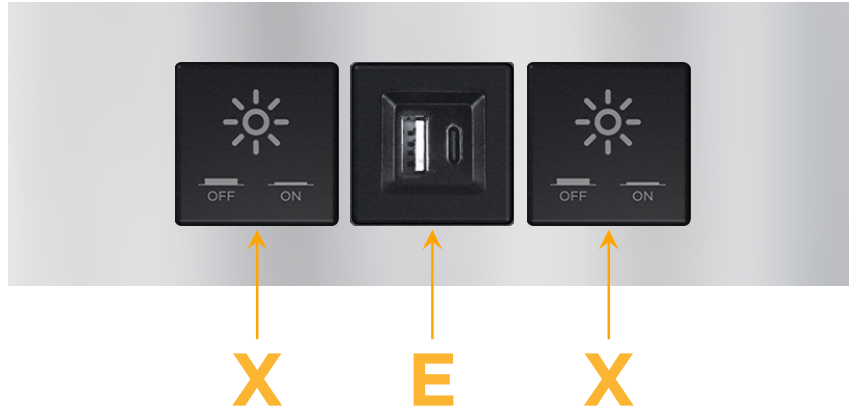

M-POWER-3T

AC POWER & DATA CONNECTIVITY SOLUTION

M-POWER-3T-XEX-SS8TP

Distributed by

Mormax Company, Inc.

8 Westchester Plaza

Elmsford, NY 10523

914-699-0101

sales@mormax.com

mormax.com

Metro Light & Power's line of power & data solutions offers sophisticated design elements combined with greater ease of installation. Streamlined and low-profile, enhanced by side-exiting cords, our outlets advance the industry with their cutting edge look and feel. We believe flexibility is key, and we provide a variety of mounting options, including the ability to mount in limited spaces. Our outlets are available in many finishes and configurations, in addition to a custom color and finish capability for our clients.

Trim Plate Finish: **STAINLESS STEEL MIRROR FINISH**

Custom Finishes Available

M-POWER-3T-XEX-SS8TP

Features:

Module/Port Options:

- **A** Tamper Resistant AC Receptacle
- **E** USB-A & USB-C (20W)
- **M** Double USB-A (Fast Charging Ports - 18W)
- **H** HDMI
- **6** CAT 6
- **12** RJ 12
- **X** Switched AC
- **Y** 3-Way Switch (Low Voltage)
- **V** USB-C (45W High Speed Charging Port)
- **S** USB-C (25W High Speed Charging Port)
- **R** Switched AC (Rocker Switch)
- **D** Dimmer Switch

Plug:

Supplied with Low Profile Flat 45° Angle 120 VAC Plug

Optional Standard Straight 120 VAC Plug

Optional Straight 120 VAC Pass-through Plug

- CLEAN, COMPACT DESIGN
- STREAMLINED
- LOW PROFILE
- SIDE-EXITING CORDS
- PLUG & PLAY
- 6' AC CORD & PLUG (FLAT PLUG STANDARD)
- CUSTOMIZABLE CONFIGURATIONS AND FINISHES
- UL LISTED FOR MOUNTING IN FURNITURE
- 15A