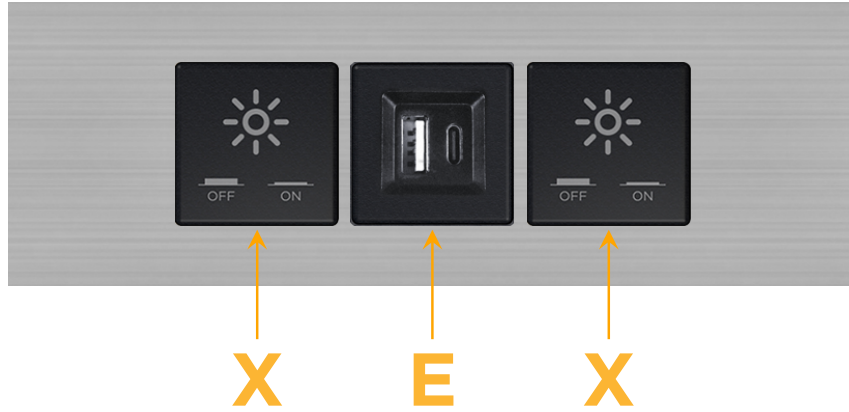

M-POWER-3T

AC POWER & DATA CONNECTIVITY SOLUTION

M-POWER-3T-XEX-SS4TP

Distributed by

Mormax Company, Inc.

8 Westchester Plaza

Elmsford, NY 10523

914-699-0101

sales@mormax.com

mormax.com

Metro Light & Power's line of power & data solutions offers sophisticated design elements combined with greater ease of installation. Streamlined and low-profile, enhanced by side-exiting cords, our outlets advance the industry with their cutting edge look and feel. We believe flexibility is key, and we provide a variety of mounting options, including the ability to mount in limited spaces. Our outlets are available in many finishes and configurations, in addition to a custom color and finish capability for our clients.

Trim Plate Finish: **STAINLESS STEEL BRUSHED**

Custom Finishes Available

M-POWER-3T-XEX-SS4TP

Features:

Module/Port Options:

- **A** Tamper Resistant AC Receptacle
- **E** USB-A & USB-C (20W)
- **M** Double USB-A (Fast Charging Ports - 18W)
- **H** HDMI
- **6** CAT 6
- **12** RJ 12
- **X** Switched AC
- **Y** 3-Way Switch (Low Voltage)
- **V** USB-C (45W High Speed Charging Port)
- **S** USB-C (25W High Speed Charging Port)
- **R** Switched AC (Rocker Switch)
- **D** Dimmer Switch

Plug:

Supplied with Low Profile Flat 45° Angle 120 VAC Plug

Optional Standard Straight 120 VAC Plug

Optional Straight 120 VAC Pass-through Plug

- CLEAN, COMPACT DESIGN
- STREAMLINED
- LOW PROFILE
- SIDE-EXITING CORDS
- PLUG & PLAY
- 6' AC CORD & PLUG (FLAT PLUG STANDARD)
- CUSTOMIZABLE CONFIGURATIONS AND FINISHES
- UL LISTED FOR MOUNTING IN FURNITURE
- 15A