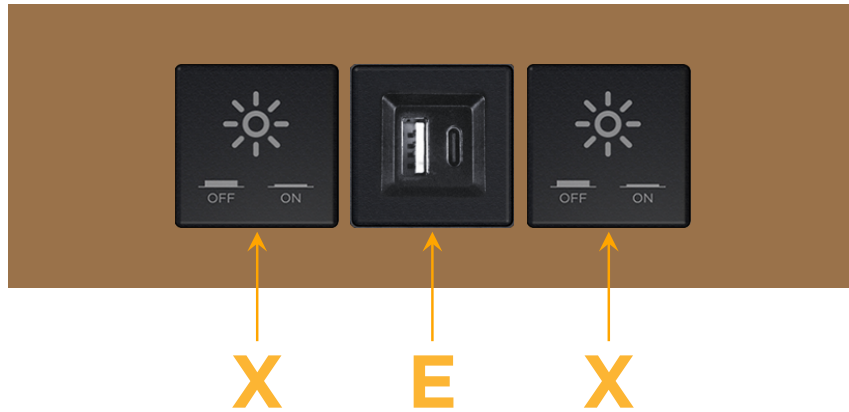

M-POWER-3T

AC POWER & DATA CONNECTIVITY SOLUTION

M-POWER-3T-XEX-BZ5ATP

Distributed by

Mormax Company, Inc.

8 Westchester Plaza

Elmsford, NY 10523

914-699-0101

sales@mormax.com

mormax.com

Metro Light & Power's line of power & data solutions offers sophisticated design elements combined with greater ease of installation. Streamlined and low-profile, enhanced by side-exiting cords, our outlets advance the industry with their cutting edge look and feel. We believe flexibility is key, and we provide a variety of mounting options, including the ability to mount in limited spaces. Our outlets are available in many finishes and configurations, in addition to a custom color and finish capability for our clients.

Trim Plate Finish: **ARCHITECTURAL BRONZE (ABS)**

Custom Finishes Available

M-POWER-3T-XEX-BZ5ATP

Features:

Module/Port Options:

- **A** Tamper Resistant AC Receptacle
- **E** USB-A & USB-C (20W)
- **M** Double USB-A (Fast Charging Ports - 18W)
- **H** HDMI
- **6** CAT 6
- **12** RJ 12
- **X** Switched AC
- **Y** 3-Way Switch (Low Voltage)
- **V** USB-C (45W High Speed Charging Port)
- **S** USB-C (25W High Speed Charging Port)
- **R** Switched AC (Rocker Switch)
- **D** Dimmer Switch

Plug:

Supplied with Low Profile Flat 45° Angle 120 VAC Plug

Optional Standard Straight 120 VAC Plug

Optional Straight 120 VAC Pass-through Plug

- CLEAN, COMPACT DESIGN
- STREAMLINED
- LOW PROFILE
- SIDE-EXITING CORDS
- PLUG & PLAY
- 6' AC CORD & PLUG (FLAT PLUG STANDARD)
- CUSTOMIZABLE CONFIGURATIONS AND FINISHES
- UL LISTED FOR MOUNTING IN FURNITURE
- 15A