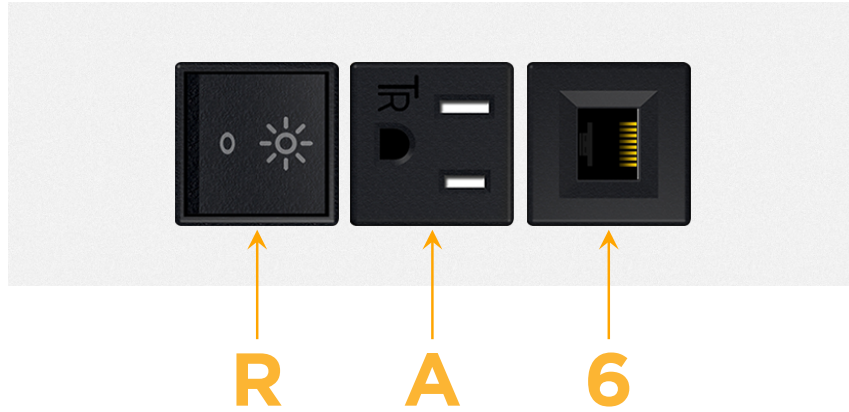

M-POWER-3T

AC POWER & DATA CONNECTIVITY SOLUTION

M-POWER-3T-RA6-WTP

Distributed by

Mormax Company, Inc.

8 Westchester Plaza

Elmsford, NY 10523

914-699-0101

sales@mormax.com

mormax.com

Metro Light & Power's line of power & data solutions offers sophisticated design elements combined with greater ease of installation. Streamlined and low-profile, enhanced by side-exiting cords, our outlets advance the industry with their cutting edge look and feel. We believe flexibility is key, and we provide a variety of mounting options, including the ability to mount in limited spaces. Our outlets are available in many finishes and configurations, in addition to a custom color and finish capability for our clients.

Trim Plate Finish: **WHITE (STEEL)**

Custom Finishes Available

M-POWER-3T-RA6-WTP

Features:

Module/Port Options:

- **A** Tamper Resistant AC Receptacle
- **E** USB-A & USB-C (20W)
- **M** Double USB-A (Fast Charging Ports - 18W)
- **H** HDMI
- **6** CAT 6
- **12** RJ 12
- **X** Switched AC
- **Y** 3-Way Switch (Low Voltage)
- **V** USB-C (45W High Speed Charging Port)
- **S** USB-C (25W High Speed Charging Port)
- **R** Switched AC (Rocker Switch)
- **D** Dimmer Switch

Plug:

Supplied with Low Profile Flat 45° Angle 120 VAC Plug

Optional Standard Straight 120 VAC Plug

Optional Straight 120 VAC Pass-through Plug

- CLEAN, COMPACT DESIGN
- STREAMLINED
- LOW PROFILE
- SIDE-EXITING CORDS
- PLUG & PLAY
- 6' AC CORD & PLUG (FLAT PLUG STANDARD)
- CUSTOMIZABLE CONFIGURATIONS AND FINISHES
- UL LISTED FOR MOUNTING IN FURNITURE
- 15A