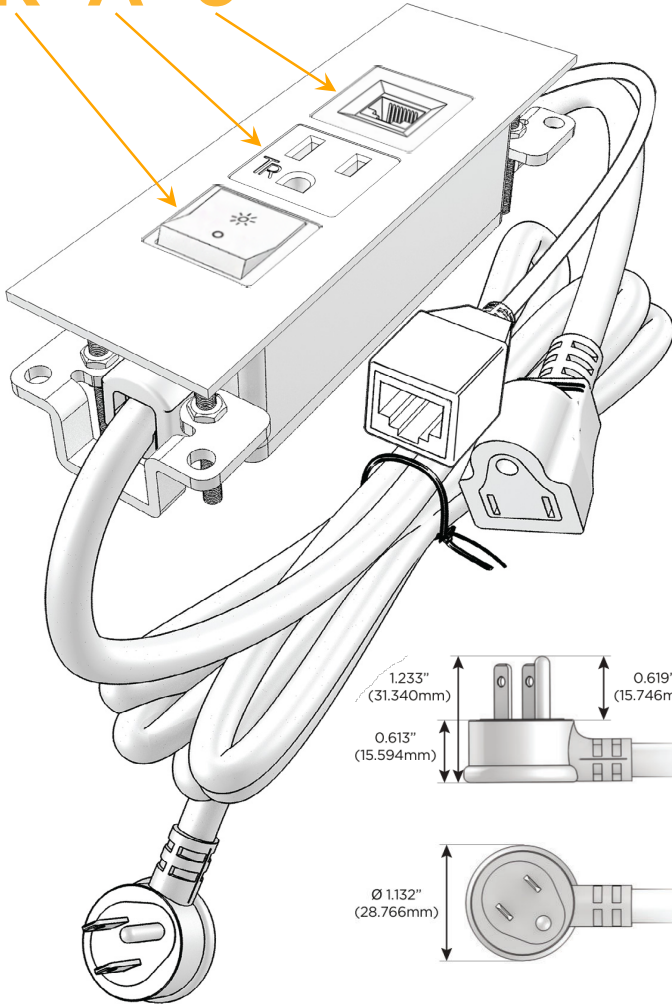

M-POWER-3T

AC POWER & DATA CONNECTIVITY SOLUTION

M-POWER-3T-RA6-SS8TP

Specs:

Modules/Ports:

- **R** Switched AC (Rocker Switch)
- **A** Tamper Resistant AC Receptacle
- **6** CAT 6

Distributed by

Mormax Company, Inc.

8 Westchester Plaza

Elmsford, NY 10523

914-699-0101

sales@mormax.com

mormax.com

R A 6