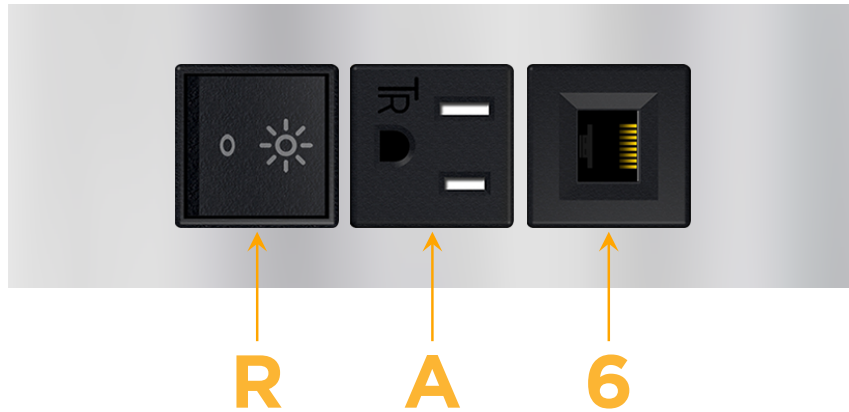

Trim Plate Finish: **STAINLESS STEEL MIRROR FINISH**

Custom Finishes Available

M-POWER-3T-RA6-SS8TP

Features:

Module/Port Options:

- A** Tamper Resistant AC Receptacle
- E** USB-A & USB-C (20W)
- M** Double USB-A (Fast Charging Ports - 18W)
- H** HDMI
- 6** CAT 6
- 12** RJ 12
- X** Switched AC
- Y** 3-Way Switch (Low Voltage)
- V** USB-C (45W High Speed Charging Port)
- S** USB-C (25W High Speed Charging Port)
- R** Switched AC (Rocker Switch)
- D** Dimmer Switch

Plug:

Supplied with Low Profile Flat 45° Angle 120 VAC Plug

Optional Standard Straight 120 VAC Plug

Optional Straight 120 VAC Pass-through Plug

- CLEAN, COMPACT DESIGN
- STREAMLINED
- LOW PROFILE
- SIDE-EXITING CORDS
- PLUG & PLAY
- 6' AC CORD & PLUG (FLAT PLUG STANDARD)
- CUSTOMIZABLE CONFIGURATIONS AND FINISHES
- UL LISTED FOR MOUNTING IN FURNITURE
- 15A

M-POWER-3T

AC POWER & DATA CONNECTIVITY SOLUTION

M-POWER-3T-RA6-SS8TP

Specs:

Modules/Ports:

- R** Switched AC (Rocker Switch)
- A** Tamper Resistant AC Receptacle
- 6** CAT 6

Distributed by

Mormax Company, Inc.