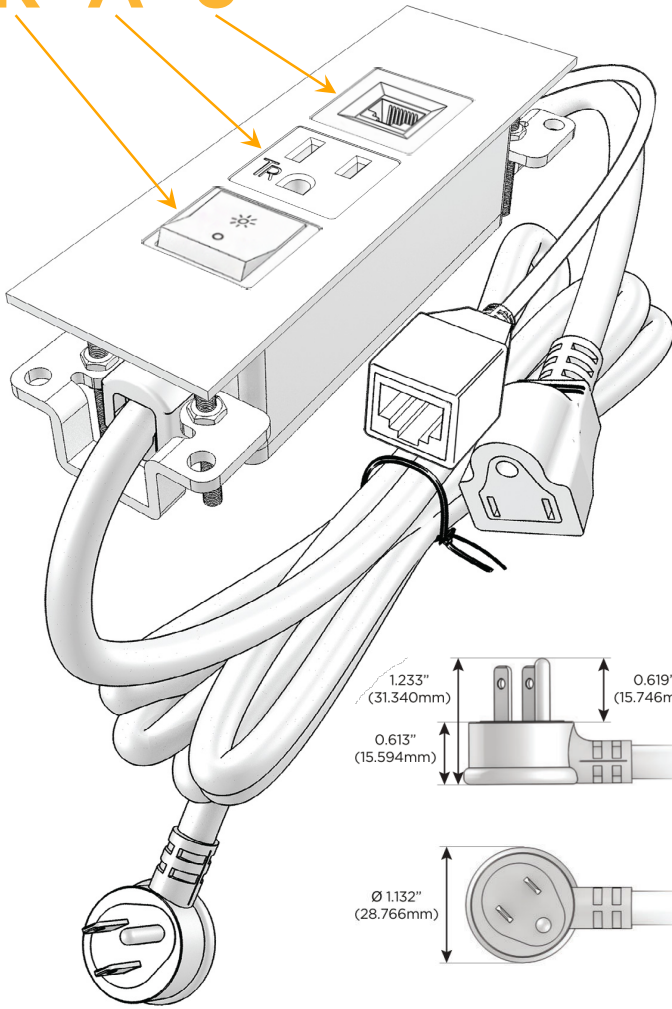

Trim Plate Finish: **BRUSHED STAINLESS (ABS)**

Custom Finishes Available

M-POWER-3T-RA6-SS4ATP

Features:

Module/Port Options:

- A** Tamper Resistant AC Receptacle
- E** USB-A & USB-C (20W)
- M** Double USB-A (Fast Charging Ports - 18W)
- H** HDMI
- 6** CAT 6
- 12** RJ 12
- X** Switched AC
- Y** 3-Way Switch (Low Voltage)
- V** USB-C (45W High Speed Charging Port)
- S** USB-C (25W High Speed Charging Port)
- R** Switched AC (Rocker Switch)
- D** Dimmer Switch

Plug:

Supplied with Low Profile Flat 45° Angle 120 VAC Plug

Optional Standard Straight 120 VAC Plug

Optional Straight 120 VAC Pass-through Plug

- CLEAN, COMPACT DESIGN
- STREAMLINED
- LOW PROFILE
- SIDE-EXITING CORDS
- PLUG & PLAY
- 6' AC CORD & PLUG (FLAT PLUG STANDARD)
- CUSTOMIZABLE CONFIGURATIONS AND FINISHES
- UL LISTED FOR MOUNTING IN FURNITURE
- 15A

sales@mormax.com

mormax.com

Specs:

Modules/Ports:

- R** Switched AC (Rocker Switch)
- A** Tamper Resistant AC Receptacle
- 6** CAT 6

R A 6

TOP