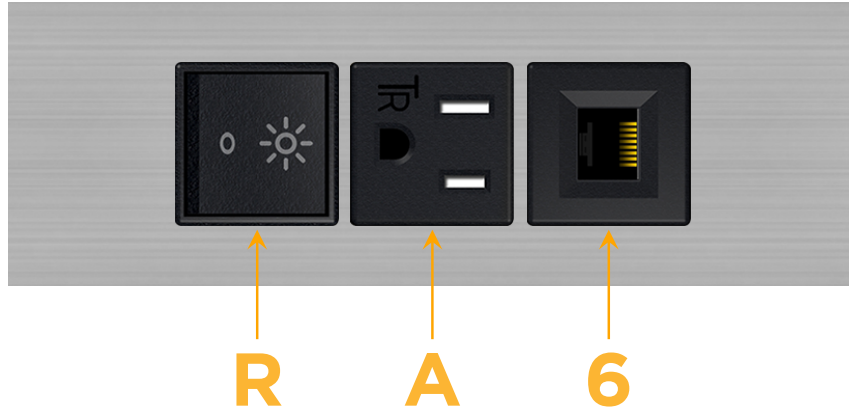

Trim Plate Finish: **BRUSHED STAINLESS (ABS)**

Custom Finishes Available

M-POWER-3T-RA6-SS4ATP

Features:

Module/Port Options:

- A** Tamper Resistant AC Receptacle
- E** USB-A & USB-C (20W)
- M** Double USB-A (Fast Charging Ports - 18W)
- H** HDMI
- 6** CAT 6
- 12** RJ 12
- X** Switched AC
- Y** 3-Way Switch (Low Voltage)
- V** USB-C (45W High Speed Charging Port)
- S** USB-C (25W High Speed Charging Port)
- R** Switched AC (Rocker Switch)
- D** Dimmer Switch

Plug:

Supplied with Low Profile Flat 45° Angle 120 VAC Plug

Optional Standard Straight 120 VAC Plug

Optional Straight 120 VAC Pass-through Plug

- CLEAN, COMPACT DESIGN
- STREAMLINED
- LOW PROFILE
- SIDE-EXITING CORDS
- PLUG & PLAY
- 6' AC CORD & PLUG (FLAT PLUG STANDARD)
- CUSTOMIZABLE CONFIGURATIONS AND FINISHES
- UL LISTED FOR MOUNTING IN FURNITURE
- 15A

sales@mormax.com

mormax.com

Specs:

Modules/Ports:

- R** Switched AC (Rocker Switch)
- A** Tamper Resistant AC Receptacle
- 6** CAT 6

R A 6

TOP