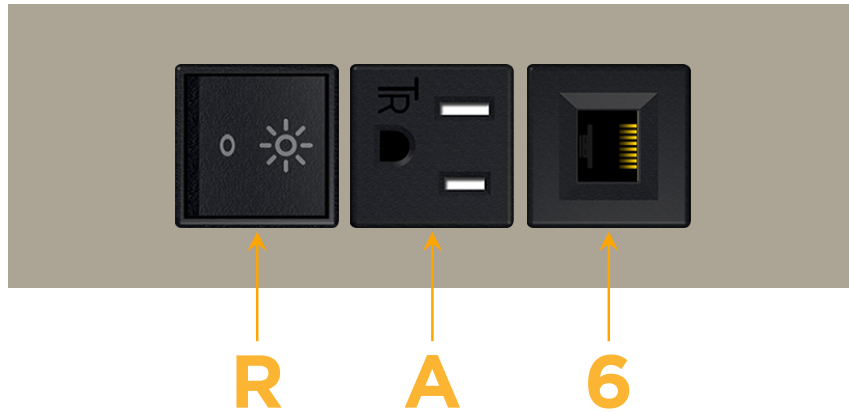

Trim Plate Finish: **SATIN NICKEL (ABS)**

Custom Finishes Available

M-POWER-3T-RA6-SATP

Features:

Module/Port Options:

- A** Tamper Resistant AC Receptacle
- E** USB-A & USB-C (20W)
- M** Double USB-A (Fast Charging Ports - 18W)
- H** HDMI
- 6** CAT 6
- 12** RJ 12
- X** Switched AC
- Y** 3-Way Switch (Low Voltage)
- V** USB-C (45W High Speed Charging Port)
- S** USB-C (25W High Speed Charging Port)
- R** Switched AC (Rocker Switch)
- D** Dimmer Switch

Plug:

Supplied with Low Profile Flat 45° Angle 120 VAC Plug

Optional Standard Straight 120 VAC Plug

Optional Straight 120 VAC Pass-through Plug

- CLEAN, COMPACT DESIGN
- STREAMLINED
- LOW PROFILE
- SIDE-EXITING CORDS
- PLUG & PLAY
- 6' AC CORD & PLUG (FLAT PLUG STANDARD)
- CUSTOMIZABLE CONFIGURATIONS AND FINISHES
- UL LISTED FOR MOUNTING IN FURNITURE
- 15A

M-POWER-3T

AC POWER & DATA CONNECTIVITY SOLUTION

M-POWER-3T-RA6-SATP

Specs:

Modules/Ports:

- R** Switched AC (Rocker Switch)
- A** Tamper Resistant AC Receptacle
- 6** CAT 6

Distributed by

Mormax Company, Inc.