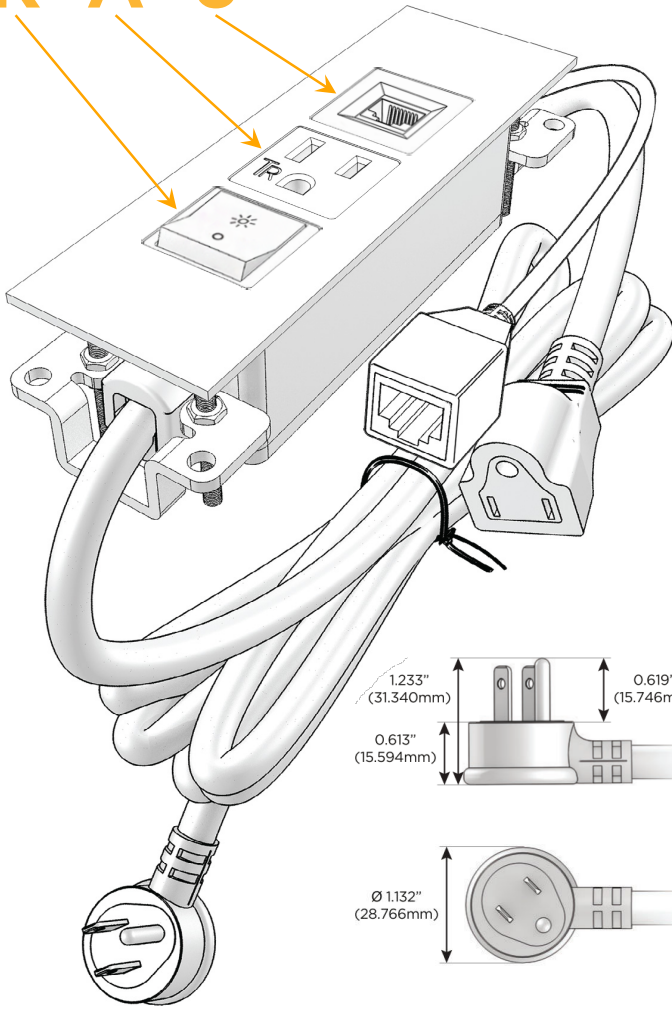

M-POWER-3T

AC POWER & DATA CONNECTIVITY SOLUTION

M-POWER-3T-RA6-SATP

Specs:

Modules/Ports:

- **R** Switched AC (Rocker Switch)
- **A** Tamper Resistant AC Receptacle
- **6** CAT 6

Distributed by

Mormax Company, Inc.

8 Westchester Plaza

Elmsford, NY 10523

914-699-0101

sales@mormax.com

mormax.com

R A 6