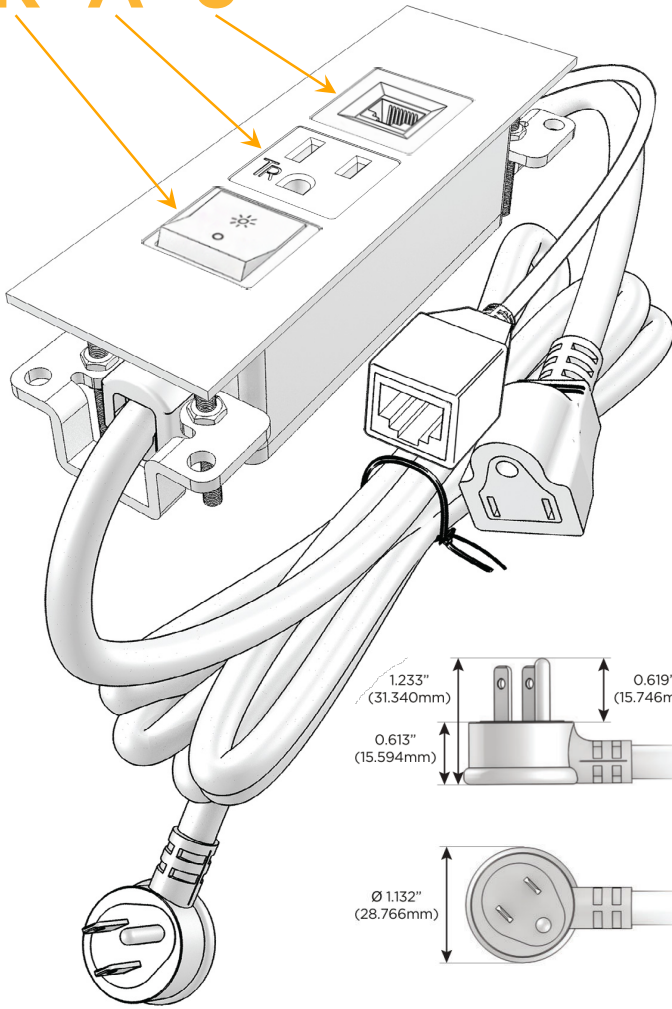

Trim Plate Finish: **COPPER (ABS)**

Custom Finishes Available

M-POWER-3T-RA6-CUATP

Features:

Module/Port Options:

- A** Tamper Resistant AC Receptacle
- E** USB-A & USB-C (20W)
- M** Double USB-A (Fast Charging Ports - 18W)
- H** HDMI
- 6** CAT 6
- 12** RJ 12
- X** Switched AC
- Y** 3-Way Switch (Low Voltage)
- V** USB-C (45W High Speed Charging Port)
- S** USB-C (25W High Speed Charging Port)
- R** Switched AC (Rocker Switch)
- D** Dimmer Switch

Plug:

Supplied with Low Profile Flat 45° Angle 120 VAC Plug

Optional Standard Straight 120 VAC Plug

Optional Straight 120 VAC Pass-through Plug

- CLEAN, COMPACT DESIGN
- STREAMLINED
- LOW PROFILE
- SIDE-EXITING CORDS
- PLUG & PLAY
- 6' AC CORD & PLUG (FLAT PLUG STANDARD)
- CUSTOMIZABLE CONFIGURATIONS AND FINISHES
- UL LISTED FOR MOUNTING IN FURNITURE
- 15A

sales@mormax.com

mormax.com

Specs:

Modules/Ports:

- R** Switched AC (Rocker Switch)
- A** Tamper Resistant AC Receptacle
- 6** CAT 6

R A 6

TOP