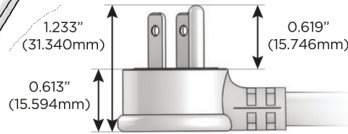

sales@mormax.com

mormax.com

Specs:

Modules/Ports:

- R** Switched AC (Rocker Switch)
- A** Tamper Resistant AC Receptacle
- 6** CAT 6

R A 6

TOP