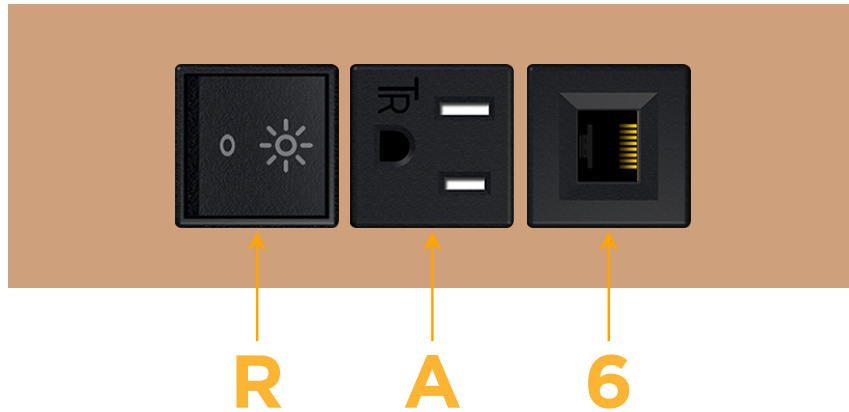

Trim Plate Finish: **COPPER (ABS)**

Custom Finishes Available

M-POWER-3T-RA6-CUATP

Features:

Module/Port Options:

- A** Tamper Resistant AC Receptacle
- E** USB-A & USB-C (20W)
- M** Double USB-A (Fast Charging Ports - 18W)
- H** HDMI
- 6** CAT 6
- 12** RJ 12
- X** Switched AC
- Y** 3-Way Switch (Low Voltage)
- V** USB-C (45W High Speed Charging Port)
- S** USB-C (25W High Speed Charging Port)
- R** Switched AC (Rocker Switch)
- D** Dimmer Switch

Plug:

Supplied with Low Profile Flat 45° Angle 120 VAC Plug

Optional Standard Straight 120 VAC Plug

Optional Straight 120 VAC Pass-through Plug

- CLEAN, COMPACT DESIGN
- STREAMLINED
- LOW PROFILE
- SIDE-EXITING CORDS
- PLUG & PLAY
- 6' AC CORD & PLUG (FLAT PLUG STANDARD)
- CUSTOMIZABLE CONFIGURATIONS AND FINISHES
- UL LISTED FOR MOUNTING IN FURNITURE
- 15A